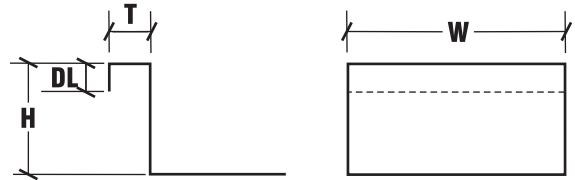

Part Number	Description	Box Qty	Price Each
100-FC-26-S	Fixed Clip, 26ga Stainless	1000	\$0.17
100-FC-24-S	Fixed Clip, 24ga Stainless	1000	\$0.19

H = 1"
W = 2"
DL = 5/16"
T = 7/16"

1-1/8" FIXED CLIP 1-HOLE

1-1/8" FIXED CLIP 1-HOLE 304 STAINLESS

Part Number	Description	Box Qty	Price Each
118-FC-OH-26-S	Fixed Clip, 26ga Stainless	1000	\$0.17
118-FC-OH-24-S	Fixed Clip, 24ga Stainless	1000	\$0.19

H = 1-1/8"
W = 2"
DL = 1/4"
T = 7/16"