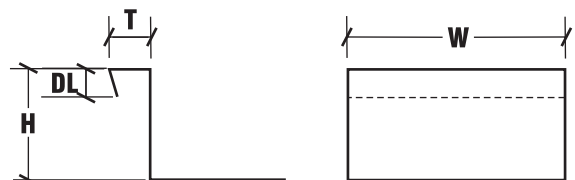

1-1/8" FIXED CLIP 1-HOLE 304 STAINLESS

Part Number	Description	Box Qty	Price Each
118-FC-OH-26-S	Fixed Clip, 26ga Stainless	1000	$0.17
118-FC-OH-24-S	Fixed Clip, 24ga Stainless	1000	$0.19

H = 1-1/8"
W = 2"
DL = 1/4"
T = 7/16"