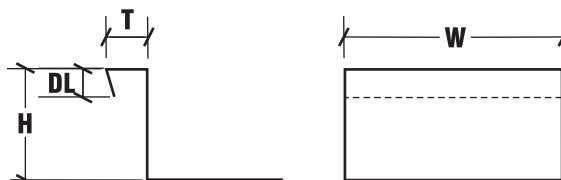

1-1/8" FIXED CLIP 3-HOLE 304 STAINLESS

Part Number	Description	Box Qty	Price Each
118-FC-3H-26-S	Fixed Clip, 26ga Stainless	1000	$0.17
118-FC-3H-24-S	Fixed Clip, 24ga Stainless	1000	$0.19

H = 1-1/8"
W = 2"
DL = 1/4"
T = 7/16"