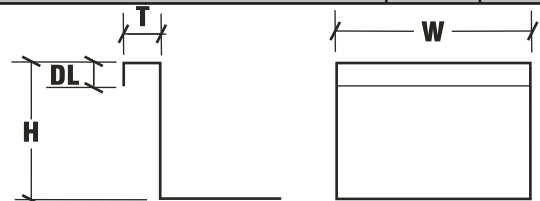

2 1/2" FIXED CLIP 13/16" TOP for KNUDSON 304 STAINLESS

Part Number	Description	Box Qty	Price Each
250-FC-26-S-K	Fixed Clip, 26ga Stainless	600	$0.41
250-FC-24-S-K	Fixed Clip, 24ga Stainless	600	$0.44
250-FC-22-S-K	Fixed Clip, 22ga Stainless	600	$0.49

H = 2-1/2"
W = 3"
DL = 1/2"
T = 13/16"