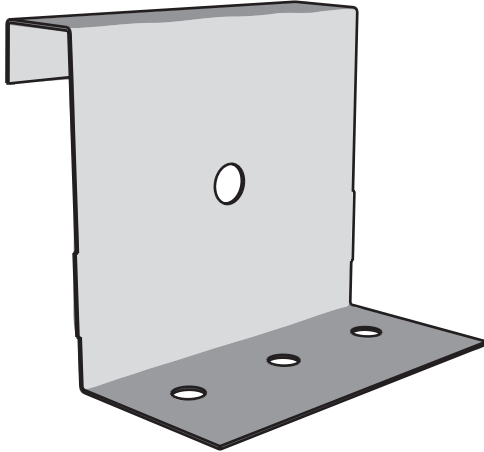

FIXED CLIPS

2 1/2" FIXED CLIP 3/4" WIDE TOP

This clip is perfect for applications where additional clearance beneath the roof panel may be required.

2 1/2" FIXED CLIP 3/4" TOP GALV.

Part Number	Description	Box Qty	Price Each
250-FC-26-G	Fixed Clip, 26ga Galv.	600	\$0.165
250-FC-24-G	Fixed Clip, 24ga Galv.	600	\$0.19
250-FC-22-G	Fixed Clip, 22ga Galv.	600	\$0.21

2 1/2" FIXED CLIP 3/4" TOP 304 STAINLESS

Part Number	Description	Box Qty	Price Each
250-FC-26-S	Fixed Clip, 26ga Stainless	600	\$0.41
250-FC-24-S	Fixed Clip, 24ga Stainless	600	\$0.44
250-FC-22-S	Fixed Clip, 22ga Stainless	600	\$0.49

H = 2-1/2"
W = 3"
DL = 1/2"
T = 3/4"

2 1/2" FIXED CLIP 13/16" WIDE TOP

With its 13/16" wide top, this clip is the perfect fit for Knudson panels. This clip is perfect for applications where additional clearance beneath the roof panel may be required.

H = 2-1/2"
W = 3"
DL = 1/2"
T = 13/16"

For more info or to place an order call us toll free: **800-943-9771**

FIXED CLIPS

3" FIXED CLIP 3/4" WIDE TOP

This clip is perfect for applications where additional clearance beneath the roof panel may be required.