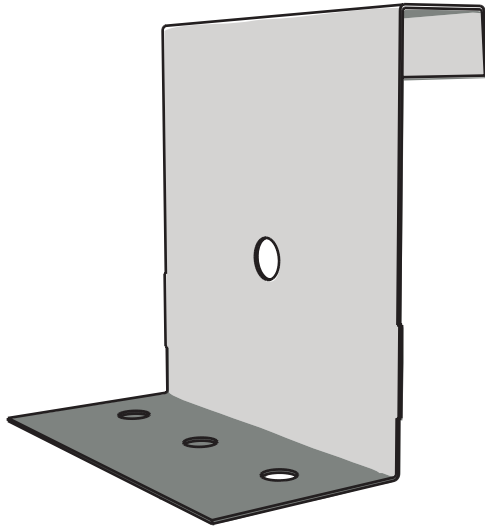

H = 2-1/2"
W = 3"
DL = 1/2"
T = 3/4"

2 1/2" FIXED CLIP 13/16" WIDE TOP

With its 13/16" wide top, this clip is the perfect fit for Knudson panels. This clip is perfect for applications where additional clearance beneath the roof panel may be required.

H = 2-1/2"
W = 3"
DL = 1/2"
T = 13/16"

For more info or to place an order call us toll free: **800-943-9771**

FIXED CLIPS

3" FIXED CLIP 3/4" WIDE TOP

This clip is perfect for applications where additional clearance beneath the roof panel may be required.