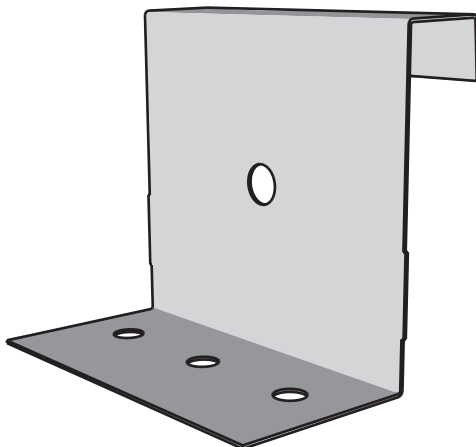

FIXED CLIPS

2 1/2" FIXED CLIP 3/4" WIDE TOP

This clip is perfect for applications where additional clearance beneath the roof panel may be required.

2 1/2" FIXED CLIP 3/4" TOP GALV.

Part Number	Description	Box Qty	Price Each
250-FC-26-G	Fixed Clip, 26ga Galv.	600	\$0.165
250-FC-24-G	Fixed Clip, 24ga Galv.	600	\$0.19
250-FC-22-G	Fixed Clip, 22ga Galv.	600	\$0.21

2 1/2" FIXED CLIP 3/4" TOP 304 STAINLESS

Part Number	Description	Box Qty	Price Each
250-FC-26-S	Fixed Clip, 26ga Stainless	600	\$0.41
250-FC-24-S	Fixed Clip, 24ga Stainless	600	\$0.44
250-FC-22-S	Fixed Clip, 22ga Stainless	600	\$0.49

H = 2-1/2"
W = 3"
DL = 1/2"
T = 3/4"

2 1/2" FIXED CLIP 13/16" WIDE TOP

With its 13/16" wide top, this clip is the perfect fit for Knudson panels. This clip is perfect for applications where additional clearance beneath the roof panel may be required.

H = 2-1/2"
W = 3"
DL = 1/2"
T = 13/16"

For more info or to place an order call us toll free: **800-943-9771**

FIXED CLIPS

3" FIXED CLIP 3/4" WIDE TOP

This clip is perfect for applications where additional clearance beneath the roof panel may be required.