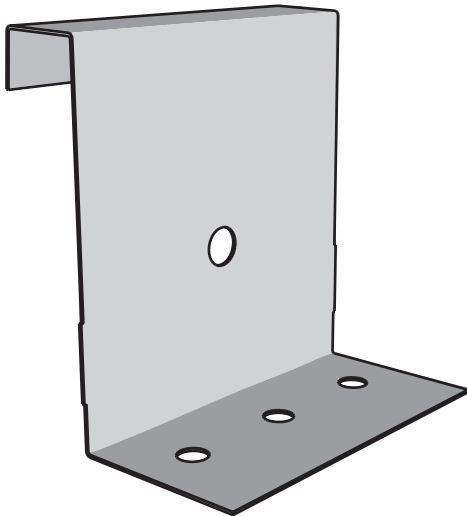

H = 2-1/2"
W = 3"
DL = 1/2"
T = 13/16"

For more info or to place an order call us toll free: **800-943-9771**

FIXED CLIPS

3" FIXED CLIP 3/4" WIDE TOP

This clip is perfect for applications where additional clearance beneath the roof panel may be required.

H = 3"
W = 3"
DL = 1/2"
T = 3/4"

3" FIXED CLIP 13/16" WIDE TOP

With its 13/16" wide top, this clip is the perfect fit for Knudson panels. This clip is perfect for applications where additional clearance beneath the roof panel may be required.