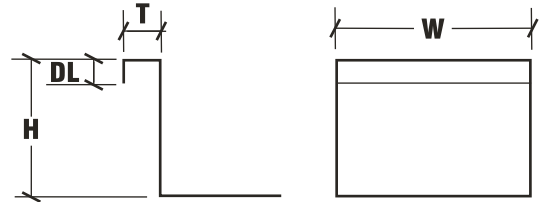

FIXED CLIPS

3" FIXED CLIP 3/4" WIDE TOP

This clip is perfect for applications where additional clearance beneath the roof panel may be required.

3" FIXED CLIP 3/4" TOP GALV.			
Part Number	Description	Box Qty	Price Each
300-FC-24-G	Fixed Clip, 24ga Galv.	600	$0.21
300-FC-22-G	Fixed Clip, 22ga Galv.	600	$0.235

3" FIXED CLIP 3/4" TOP 304 STAINLESS			
Part Number	Description	Box Qty	Price Each
300-FC-24-S	Fixed Clip, 24ga Stainless	600	$0.53
300-FC-22-S	Fixed Clip, 22ga Stainless	600	$0.58

H = 3"
W = 3"
DL = 1/2"
T = 3/4"

3" FIXED CLIP 13/16" WIDE TOP

With its 13/16" wide top, this clip is the perfect fit for Knudson panels. This clip is perfect for applications where additional clearance beneath the roof panel may be required.

3" FIXED CLIP 13/16" TOP for KNUDSON GALV			
Part Number	Description	Box Qty	Price Each
300-FC-24-G-K	Fixed Clip, 24ga Galv.	600	$0.21
300-FC-22-G-K	Fixed Clip, 22ga Galv.	600	$0.235

3" FIXED CLIP 13/16" TOP for KNUDSON 304 STAINLESS			
Part Number	Description	Box Qty	Price Each
300-FC-24-S-K	Fixed Clip, 24ga Stainless	600	$0.53
300-FC-22-S-K	Fixed Clip, 22ga Stainless	600	$0.58

H = 3"
W = 3"
DL = 1/2"
T = 13/16"

For more info or to place an order call us toll free: **800-943-9771**