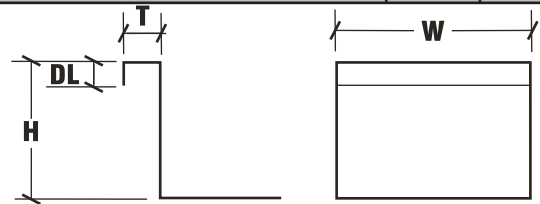

FIXED CLIPS

2 1/2" FIXED CLIP 3/4" WIDE TOP

This clip is perfect for applications where additional clearance beneath the roof panel may be required.

2 1/2" FIXED CLIP 3/4" TOP GALV.

Part Number	Description	Box Qty	Price Each
250-FC-26-G	Fixed Clip, 26ga Galv.	600	\$0.165
250-FC-24-G	Fixed Clip, 24ga Galv.	600	\$0.19
250-FC-22-G	Fixed Clip, 22ga Galv.	600	\$0.21

H = 2-1/2"
W = 3"
DL = 1/2"
T = 3/4"

2 1/2" FIXED CLIP 13/16" WIDE TOP

With its 13/16" wide top, this clip is the perfect fit for Knudson panels. This clip is perfect for applications where additional clearance beneath the roof panel may be required.

H = 3"
W = 3"
DL = 1/2"
T = 13/16"

For more info or to place an order call us toll free: **800-943-9771**