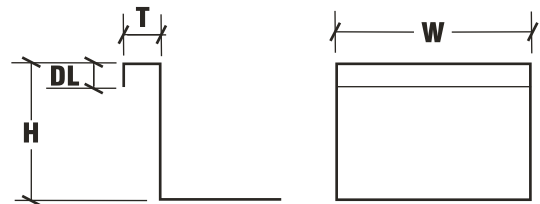

H = 3"
W = 3"
DL = 1/2"
T = 3/4"

3" FIXED CLIP 13/16" WIDE TOP

With its 13/16" wide top, this clip is the perfect fit for Knudson panels. This clip is perfect for applications where additional clearance beneath the roof panel may be required.

H = 3"
W = 3"
DL = 1/2"
T = 13/16"

For more info or to place an order call us toll free: **800-943-9771**