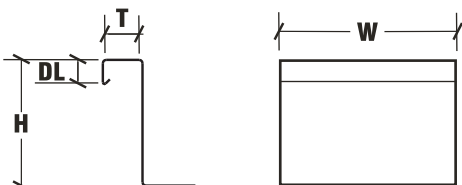

## HI-PERFORMANCE 2-3/8" FIXED CLIPS

Our Hi-Performance Fixed Clip is designed for the ultimate in hold-down power. Available in 22ga galvanized or 304 stainless steel, this clip features a double thickness screw base to help eliminate tear-out around the screw heads and a hook (hook can be removed at your request) on the down-leg to aid installation by supporting the panel during the seaming process.

<b>H = 2-3/8"</b>	<b>H = 2-3/8"</b>	<b>H = 2-3/8"</b>
<b>W = 3"</b>	<b>W = 3"</b>	<b>W = 3"</b>
<b>DL = 1/2"</b>	<b>DL = 1/2"</b>	<b>DL = 1/2"</b>
<b>T = 3/4"</b>	<b>T = 13/16"</b>	<b>T = 5/8"</b>
238-FC-22-G	238-FC-22-G-K	238-FC-22-G-QP
238-FC-22-S	238-FC-22-S-K	238-FC-22-S-QP