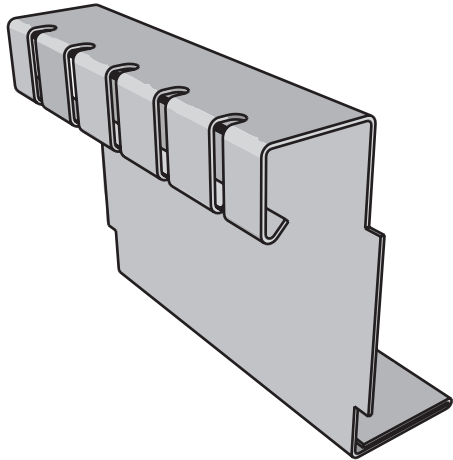

## HI-PERFORMANCE 2-3/8" FIXED CLIPS

Our Hi-Performance Fixed Clip is designed for the ultimate in hold-down power. Available in 22ga galvanized or 304 stainless steel, this clip features a double thickness screw base to help eliminate tear-out around the screw heads and a hook (hook can be removed at your request) on the down-leg to aid installation by supporting the panel during the seaming process.

<b>H = 2-3/8"</b>	<b>H = 2-3/8"</b>	<b>H = 2-3/8"</b>
<b>W = 3"</b>	<b>W = 3"</b>	<b>W = 3"</b>
<b>DL = 1/2"</b>	<b>DL = 1/2"</b>	<b>DL = 1/2"</b>
<b>T = 3/4"</b>	<b>T = 13/16"</b>	<b>T = 5/8"</b>
238-FC-22-G	238-FC-22-G-K	238-FC-22-G-QP
238-FC-22-S	238-FC-22-S-K	238-FC-22-S-QP

### HIGH PERFORMANCE 2-3/8" FIXED CLIP 3/4" WIDE GALV.

Part Number	Description	Box Qty	Price Each
<b>238-FC-22-G</b>	Fixed Clip Basic Top, 22ga Galv.	250	<b>\$0.34</b>
<b>238-FCS-22-G</b>	Fixed Clip Slotted Top, 22ga Galv.	250	<b>\$0.34</b>

### HIGH PERFORMANCE 2-3/8" FIXED CLIP 3/4" WIDE 304 SS

Part Number	Description	Box Qty	Price Each
<b>238-FC-22-S</b>	Fixed Clip Basic Top, 22ga Stainless	250	<b>\$0.86</b>
<b>238-FCS-22-S</b>	Fixed Clip Slotted Top, 22ga Stainless	250	<b>\$0.86</b>