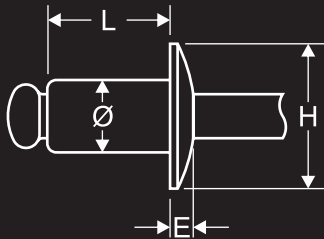

## #42 STAINLESS STEEL POP RIVETS

Our #42 stainless steel pop rivets feature stainless steel mandrels and are available both unpainted and in 26 standard colors, ready to ship.

Special order colors are available. Please call for lead time and pricing.

## #42 POP RIVET

Ø Rivet Dia. Nom. Inch	L Rivet Length Max. Inch	E Head Height Nom. Inch	H Head Dia. Nom. Inch
.125"	.212"	.040"	.250"

Drill No & Hole Size: #30 (.129" 0.133")