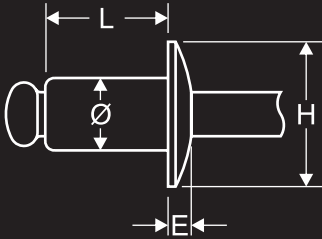

## #44 POP RIVET

Ø Rivet Dia. Nom. Inch	L Rivet Length Max. Inch	E Head Height Nom. Inch	H Head Dia. Nom. Inch
.125"	.400"	.040"	.250"

Drill No & Hole Size: #30 (.129" 0.133")