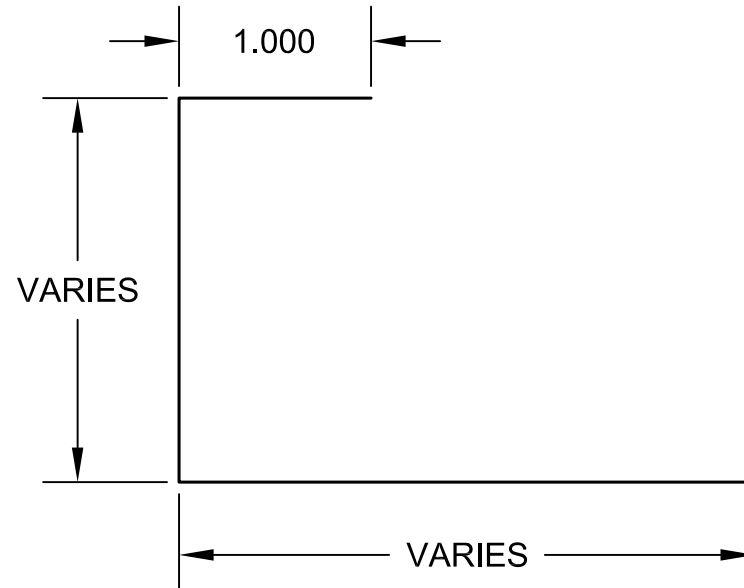

Available in 10'0" Standard Lengths  
24ga, 22ga Prepainted & Unpainted Galv. Steel  
.032", .040" Prepainted & Unpainted Aluminum  
16oz, 20oz, 24oz Copper

ISO VIEW N.T.S.

## STANDARD J CLOSURE

SPECIFY GAUGE:

SPECIFY MATERIAL:

SCALE NTS

1/13/2009