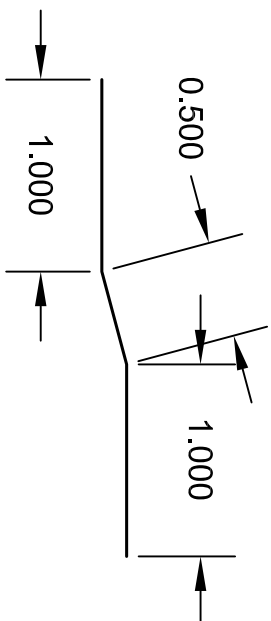

Available in 10'0" Standard Lengths
24ga, 22ga Prepainted & Unpainted Galv. Steel
.032", .040" Prepainted & Unpainted Aluminum
16oz, 20oz, 24oz Copper

ISO VIEW N.T.S.

No 1 CLEAT

SPECIFY GAUGE:

SPECIFY MATERIAL: