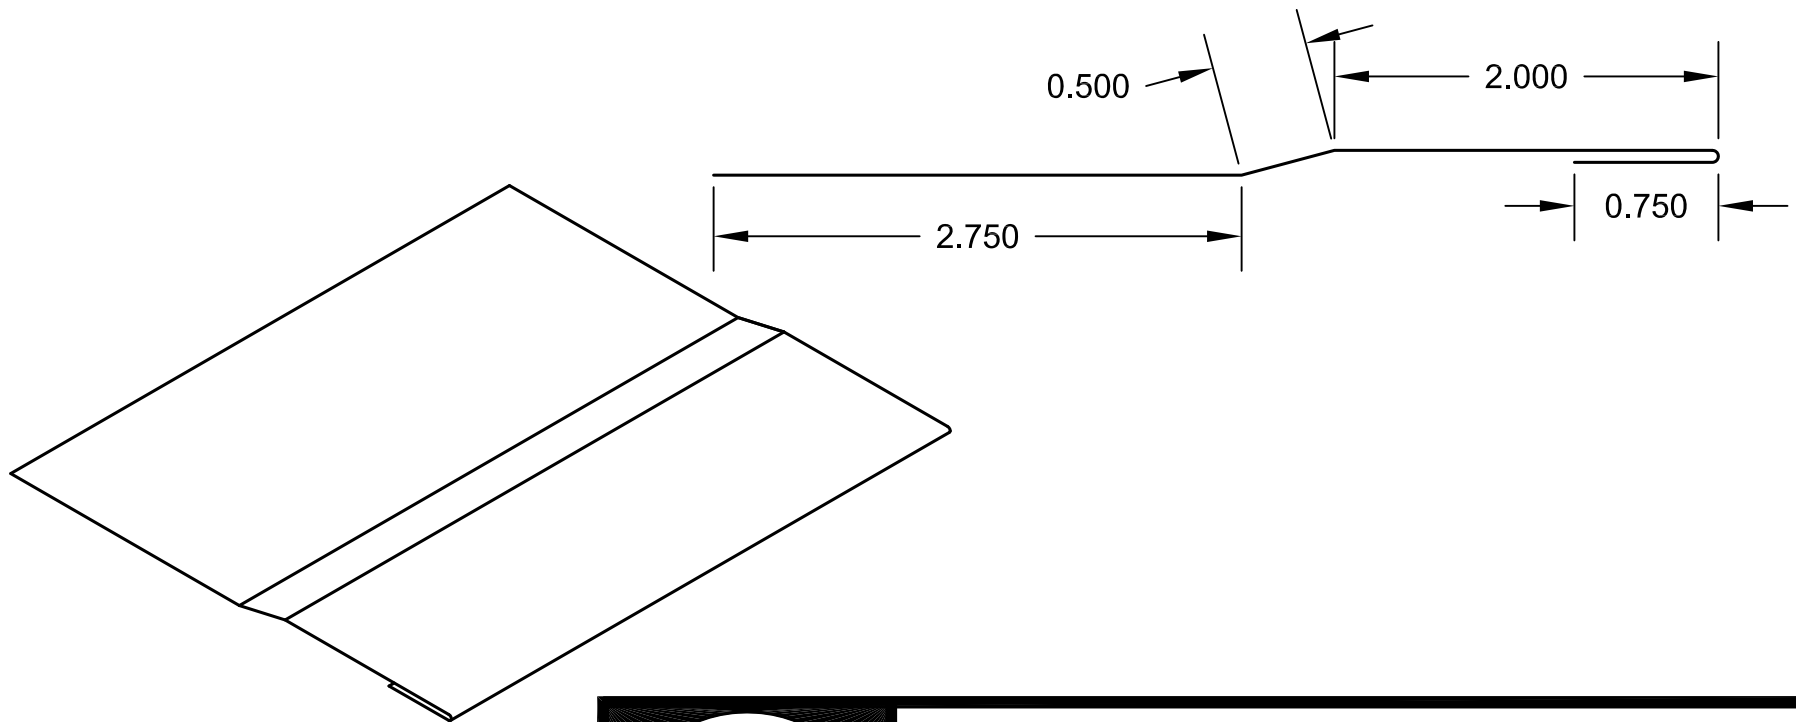

Available in 10'0" Standard Lengths  
24ga, 22ga Prepainted & Unpainted Galv. Steel  
.032", .040" Prepainted & Unpainted Aluminum  
16oz, 20oz, 24oz Copper

ISO VIEW N.T.S.

## No 2 CLEAT

SPECIFY GAUGE:

SPECIFY MATERIAL:

SCALE NTS

1/12/2009