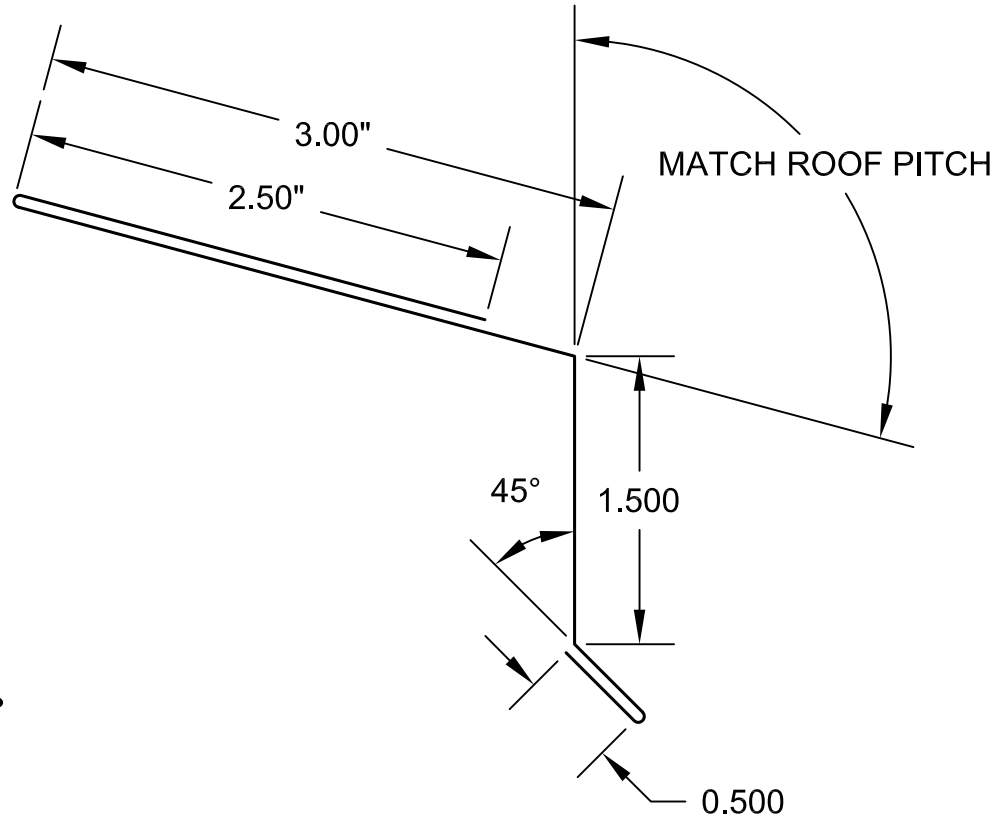

Available in 10'0" Standard Lengths  
24ga, 22ga Prepainted & Unpainted Galv. Steel  
.032", .040" Prepainted & Unpainted Aluminum  
16oz, 20oz, 24oz Copper

ISO VIEW N.T.S.

## No 1 EAVE TRIM

SPECIFY GAUGE:

SPECIFY MATERIAL:

SCALE 1:1

1/9/2009