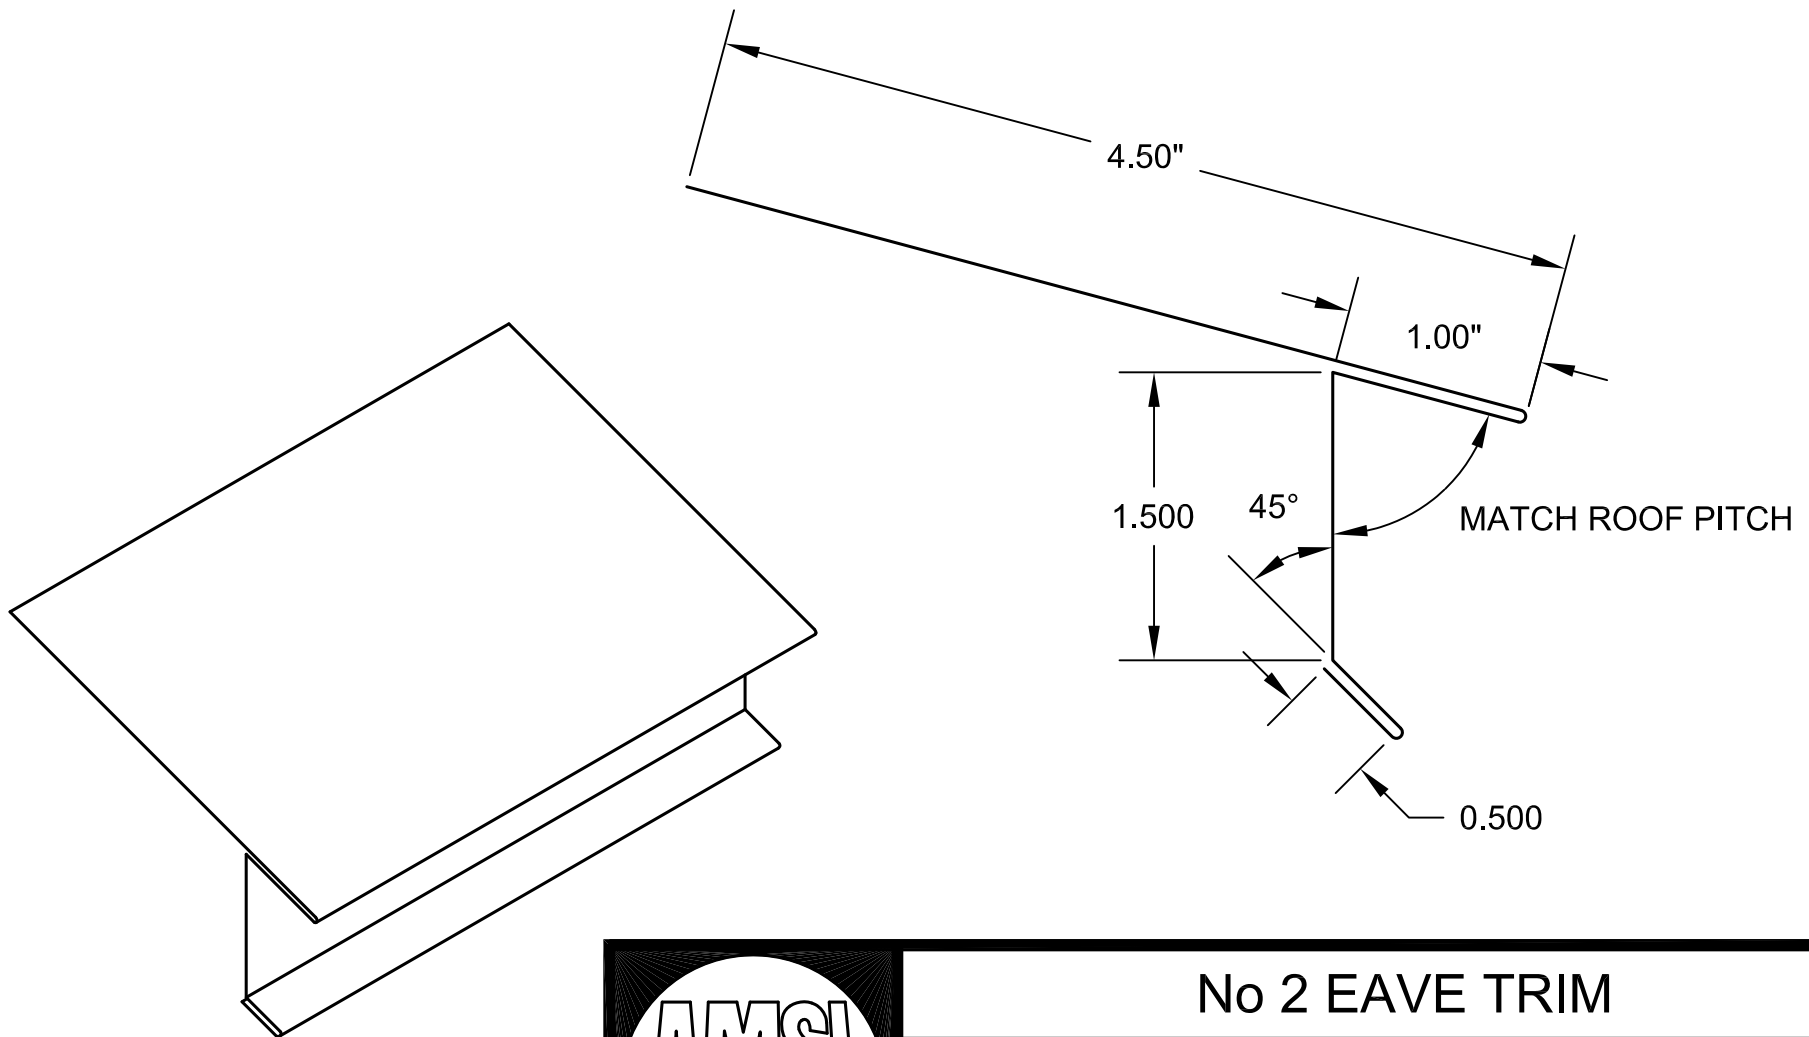

Available in 10'0" Standard Lengths
24ga, 22ga Prepainted & Unpainted Galv. Steel
.032", .040" Prepainted & Unpainted Aluminum
16oz, 20oz, 24oz Copper

ISO VIEW N.T.S.

No 2 EAVE TRIM

SPECIFY GAUGE:

SPECIFY MATERIAL:

SCALE 1:1

1/9/2009