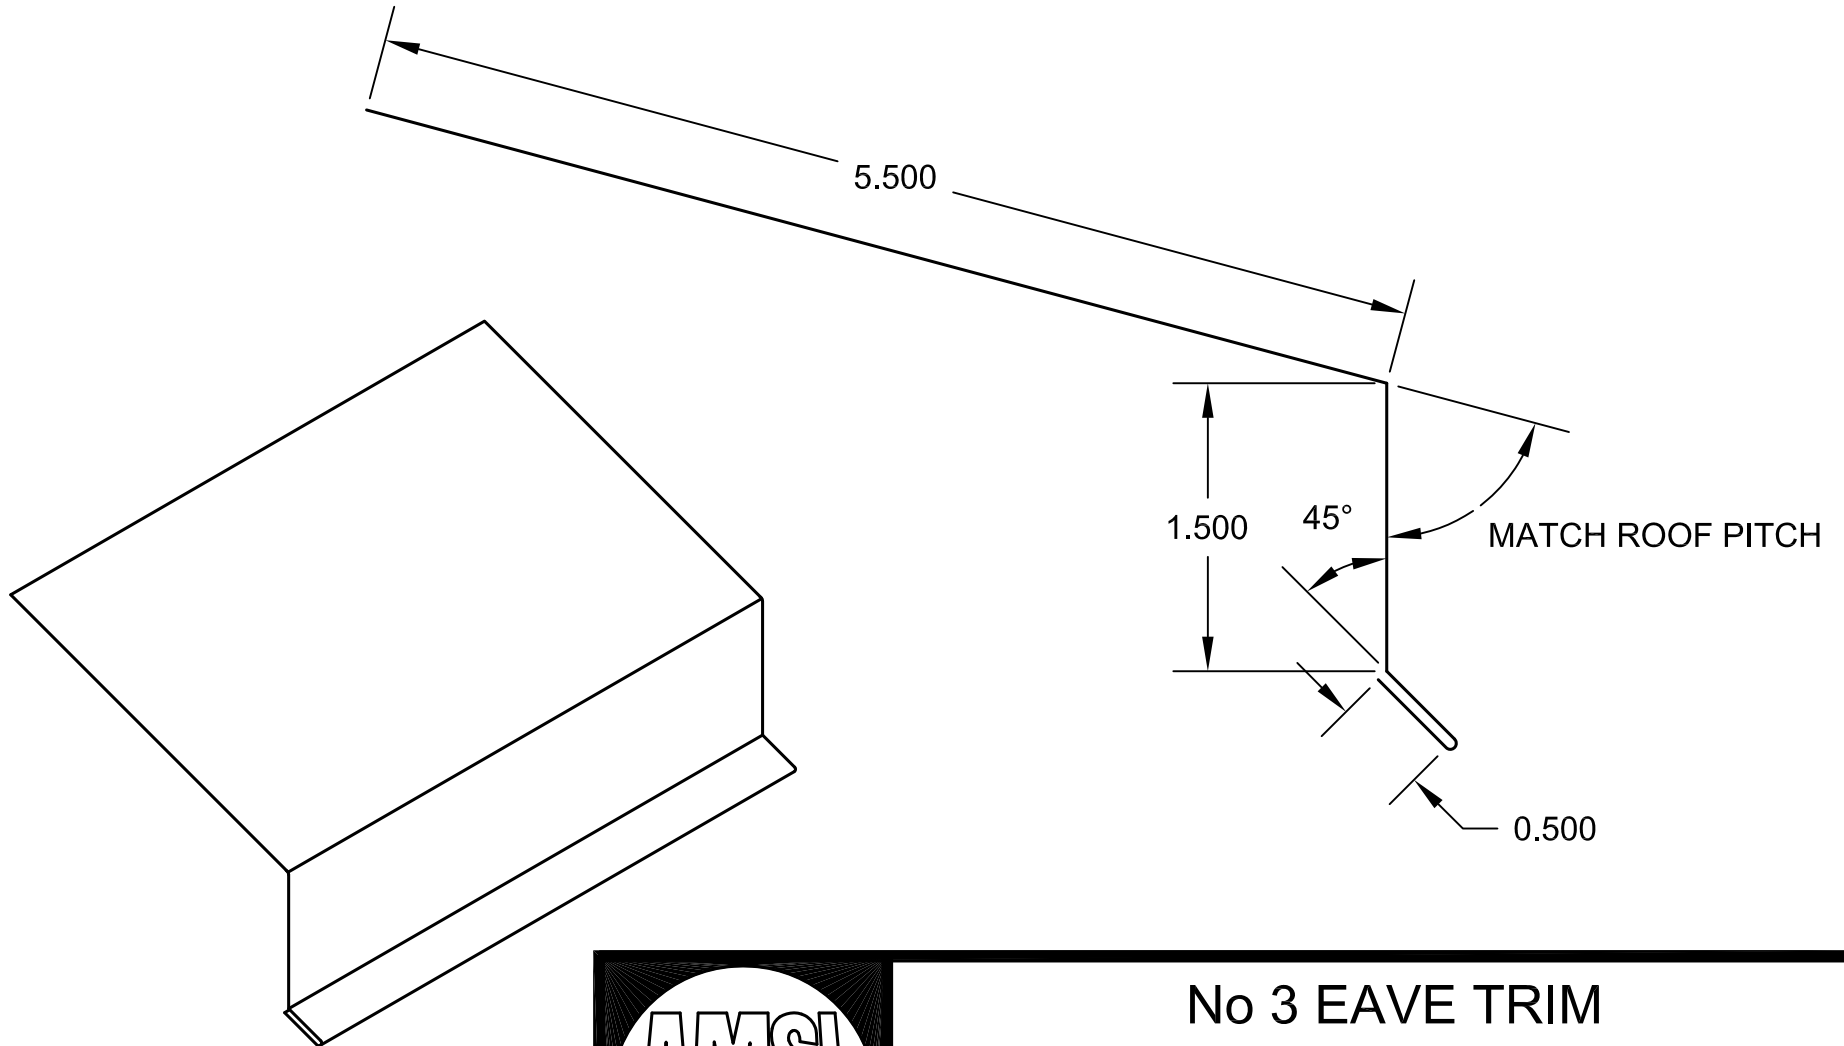

Available in 10'0" Standard Lengths  
24ga, 22ga Prepainted & Unpainted Galv. Steel  
.032", .040" Prepainted & Unpainted Aluminum  
16oz, 20oz, 24oz Copper

ISO VIEW N.T.S.

## No 3 EAVE TRIM

SPECIFY GAUGE:

SPECIFY MATERIAL:

SCALE 1:1

1/10/2009