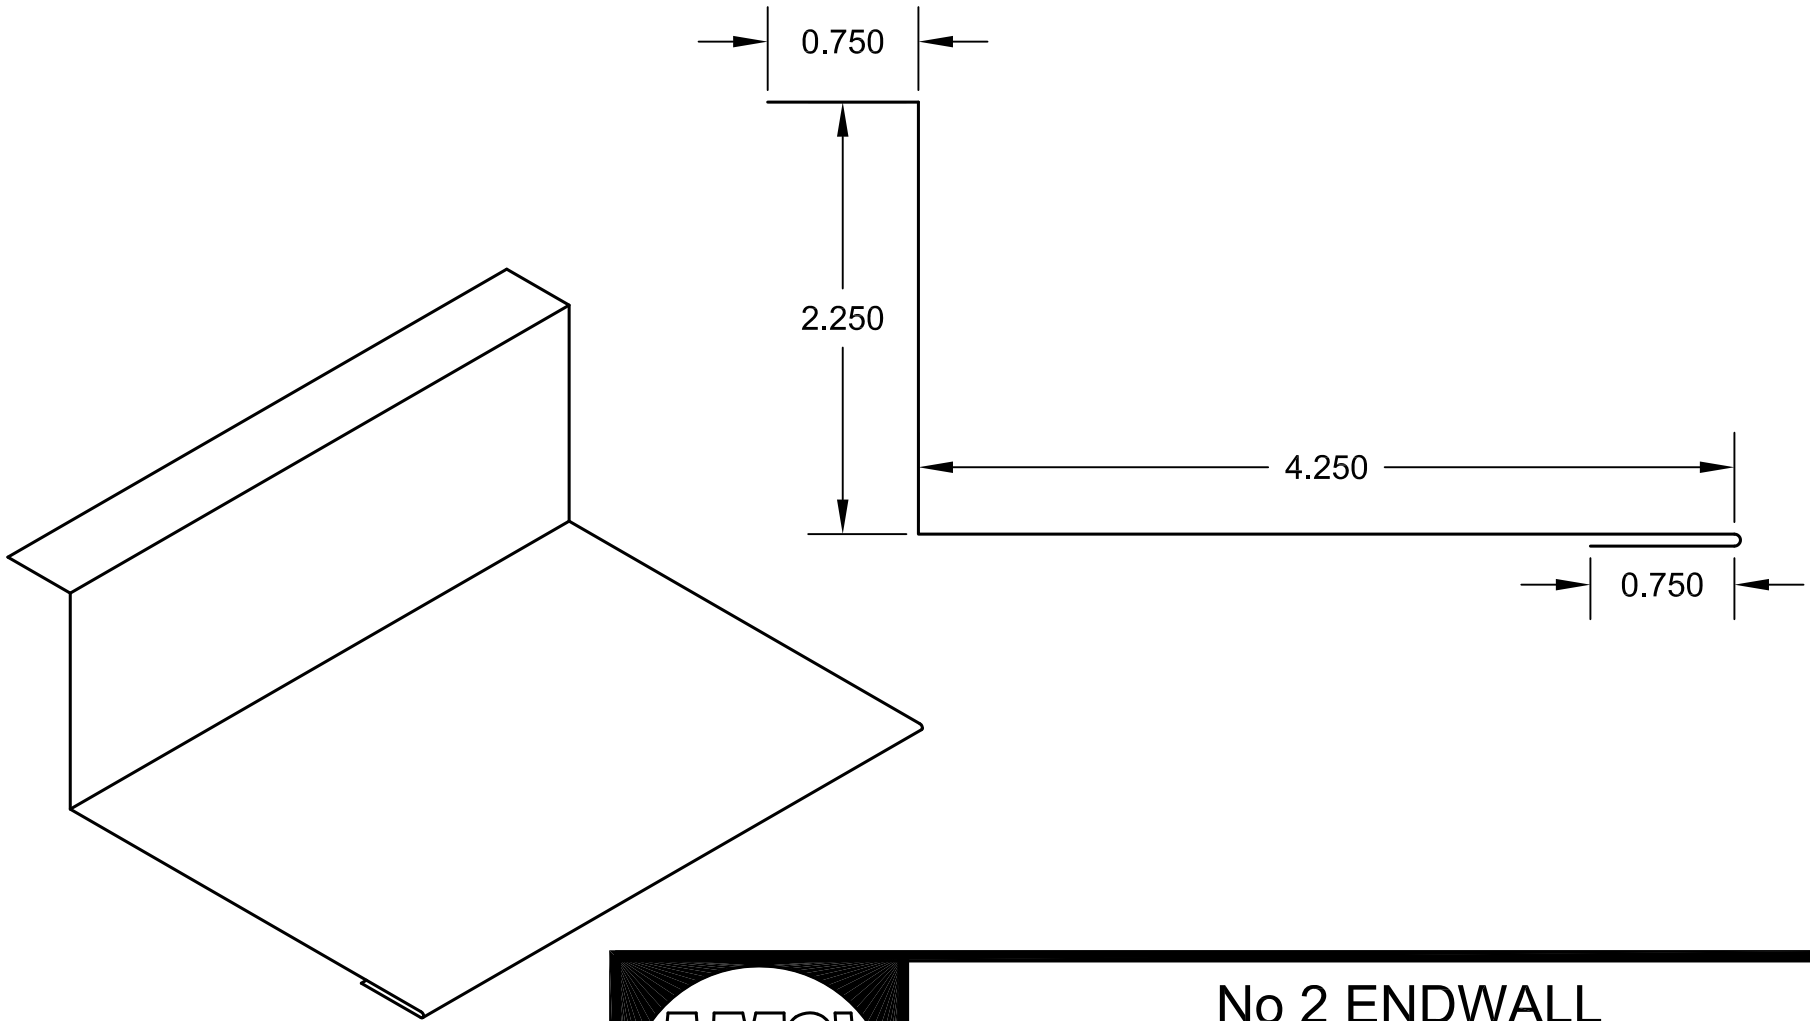

Available in 10'0" Standard Lengths
24ga, 22ga Prepainted & Unpainted Galv. Steel
.032", .040" Prepainted & Unpainted Aluminum
16oz, 20oz, 24oz Copper

ISO VIEW N.T.S.

No 2 ENDWALL

SPECIFY GAUGE:

SPECIFY MATERIAL: