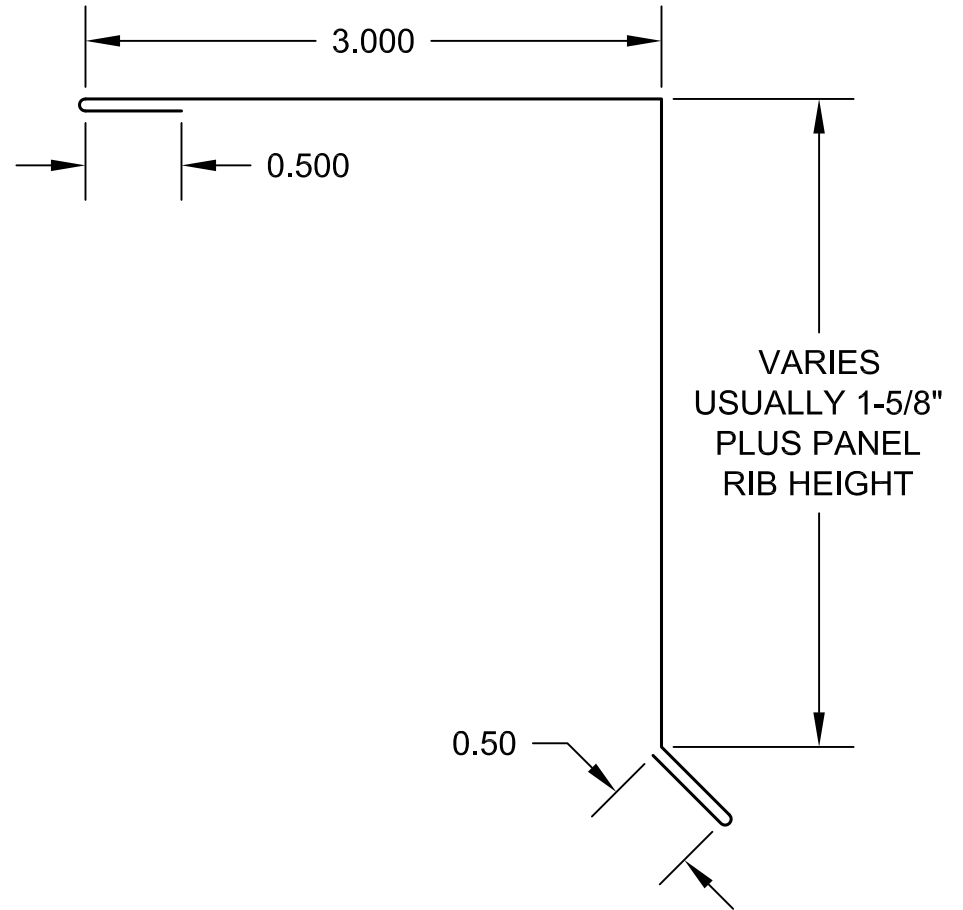

Available in 10'0" Standard Lengths
24ga, 22ga Prepainted & Unpainted Galv. Steel
.032", .040" Prepainted & Unpainted Aluminum
16oz, 20oz, 24oz Copper

ISO VIEW N.T.S.

No 2 GABLE TRIM

SPECIFY GAUGE:

SPECIFY MATERIAL:

SCALE 1:1

1/10/2009