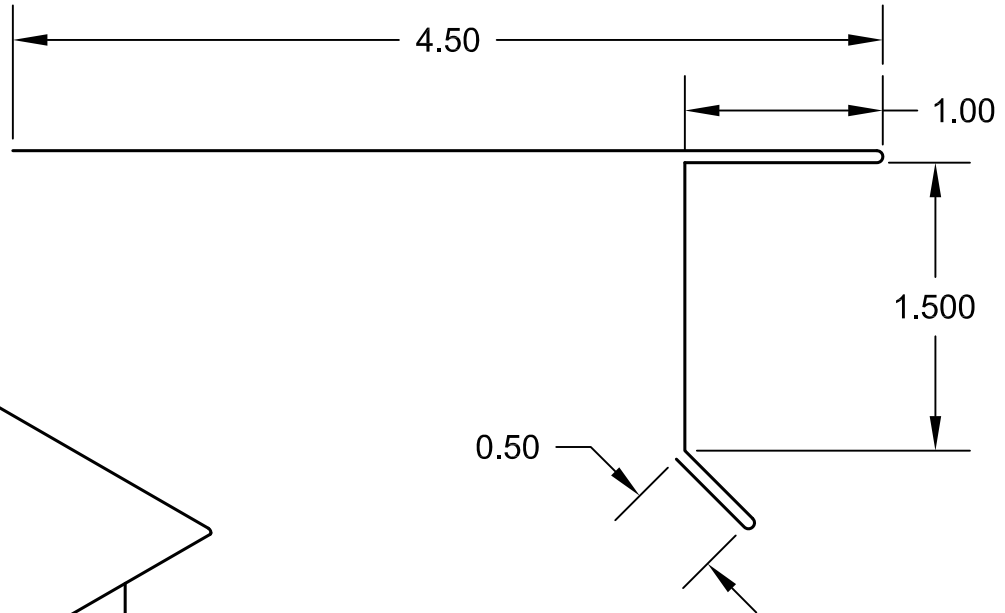

Available in 10'0" Standard Lengths  
24ga, 22ga Prepainted & Unpainted Galv. Steel  
.032", .040" Prepainted & Unpainted Aluminum  
16oz, 20oz, 24oz Copper

ISO VIEW N.T.S.

## No 3 GABLE TRIM

SPECIFY GAUGE:

SPECIFY MATERIAL:

SCALE 1:1

1/10/2009