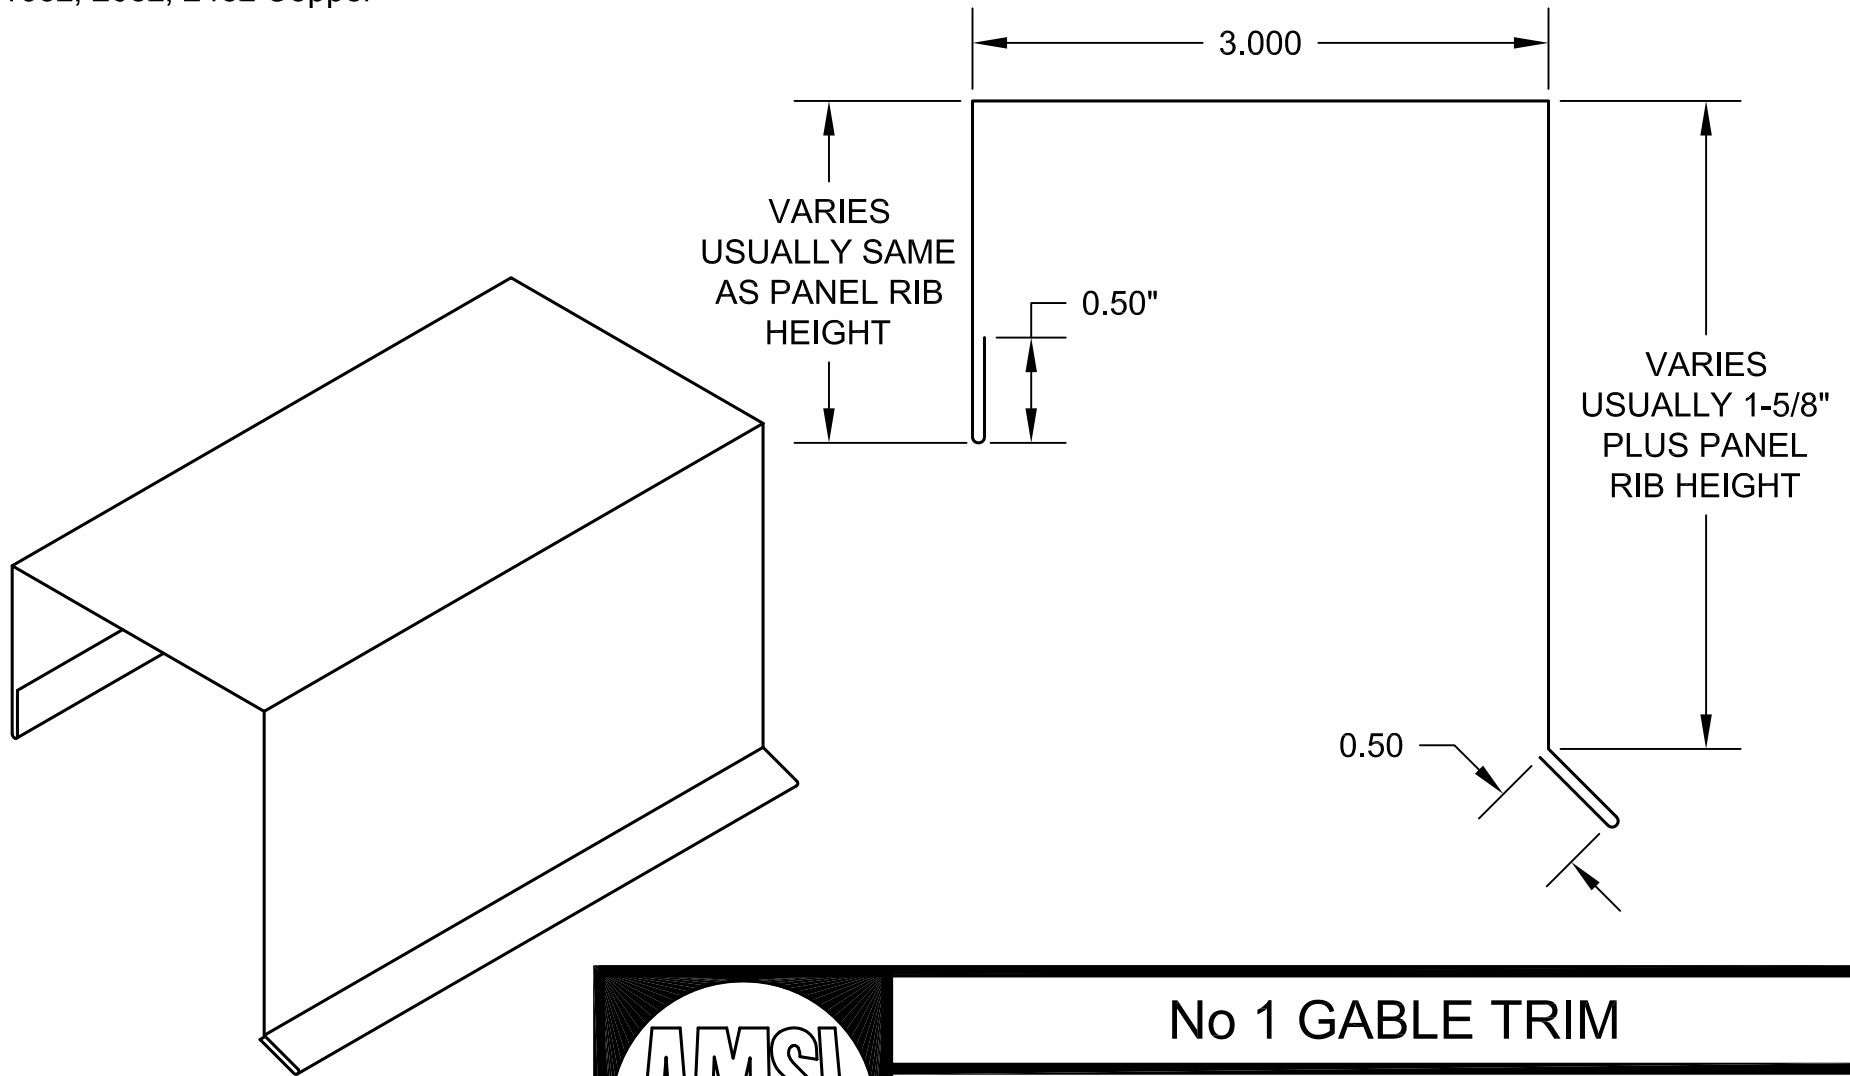

Available in 10'0" Standard Lengths
24ga, 22ga Prepainted & Unpainted Galv. Steel
.032", .040" Prepainted & Unpainted Aluminum
16oz, 20oz, 24oz Copper

ISO VIEW N.T.S.

No 1 GABLE TRIM

SPECIFY GAUGE:

SPECIFY MATERIAL:

SCALE 1:1

1/10/2009