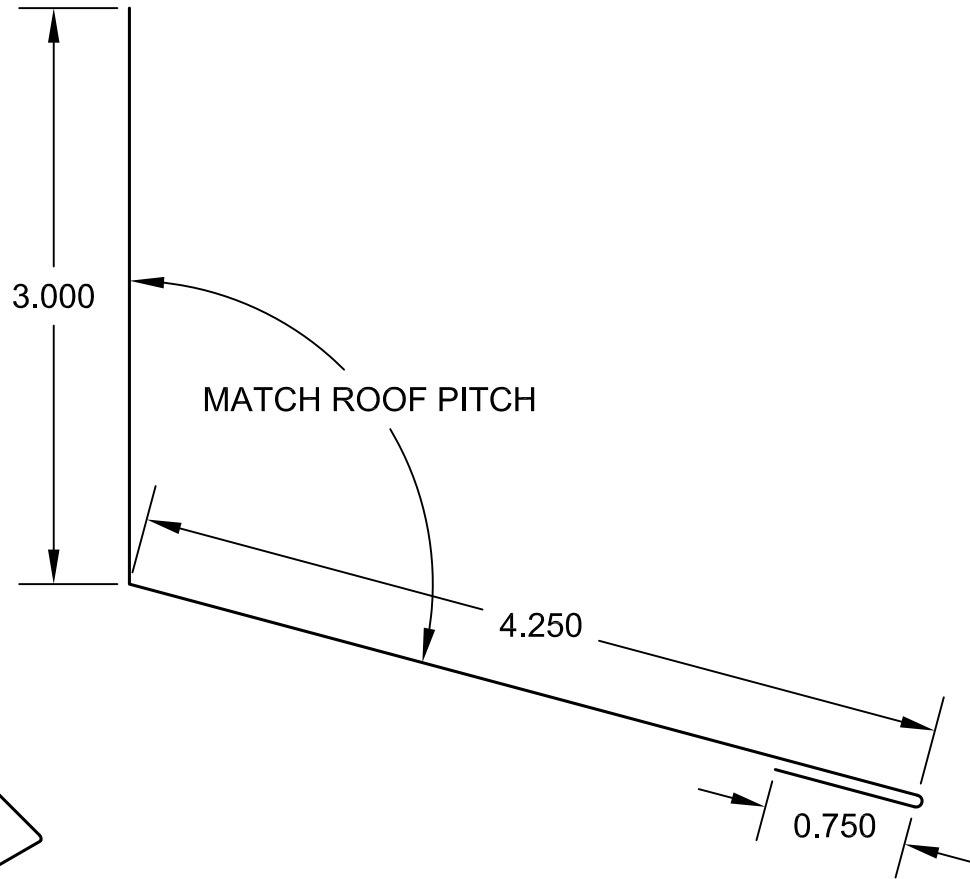

Available in 10'0" Standard Lengths
24ga, 22ga Prepainted & Unpainted Galv. Steel
.032", .040" Prepainted & Unpainted Aluminum
16oz, 20oz, 24oz Copper

ISO VIEW N.T.S.

No 1 HEADWALL

SPECIFY GAUGE:

SPECIFY MATERIAL: