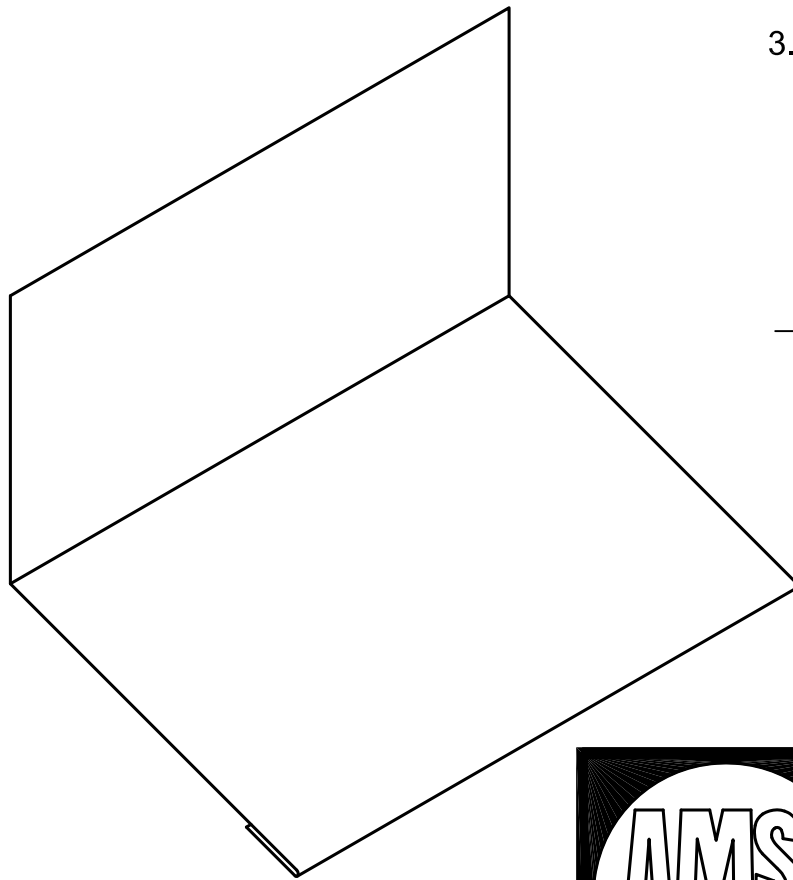

Available in 10'0" Standard Lengths
24ga, 22ga Prepainted & Unpainted Galv. Steel
.032", .040" Prepainted & Unpainted Aluminum
16oz, 20oz, 24oz Copper

ISO VIEW N.T.S.

No 1 HEADWALL

SPECIFY GAUGE:

SPECIFY MATERIAL: