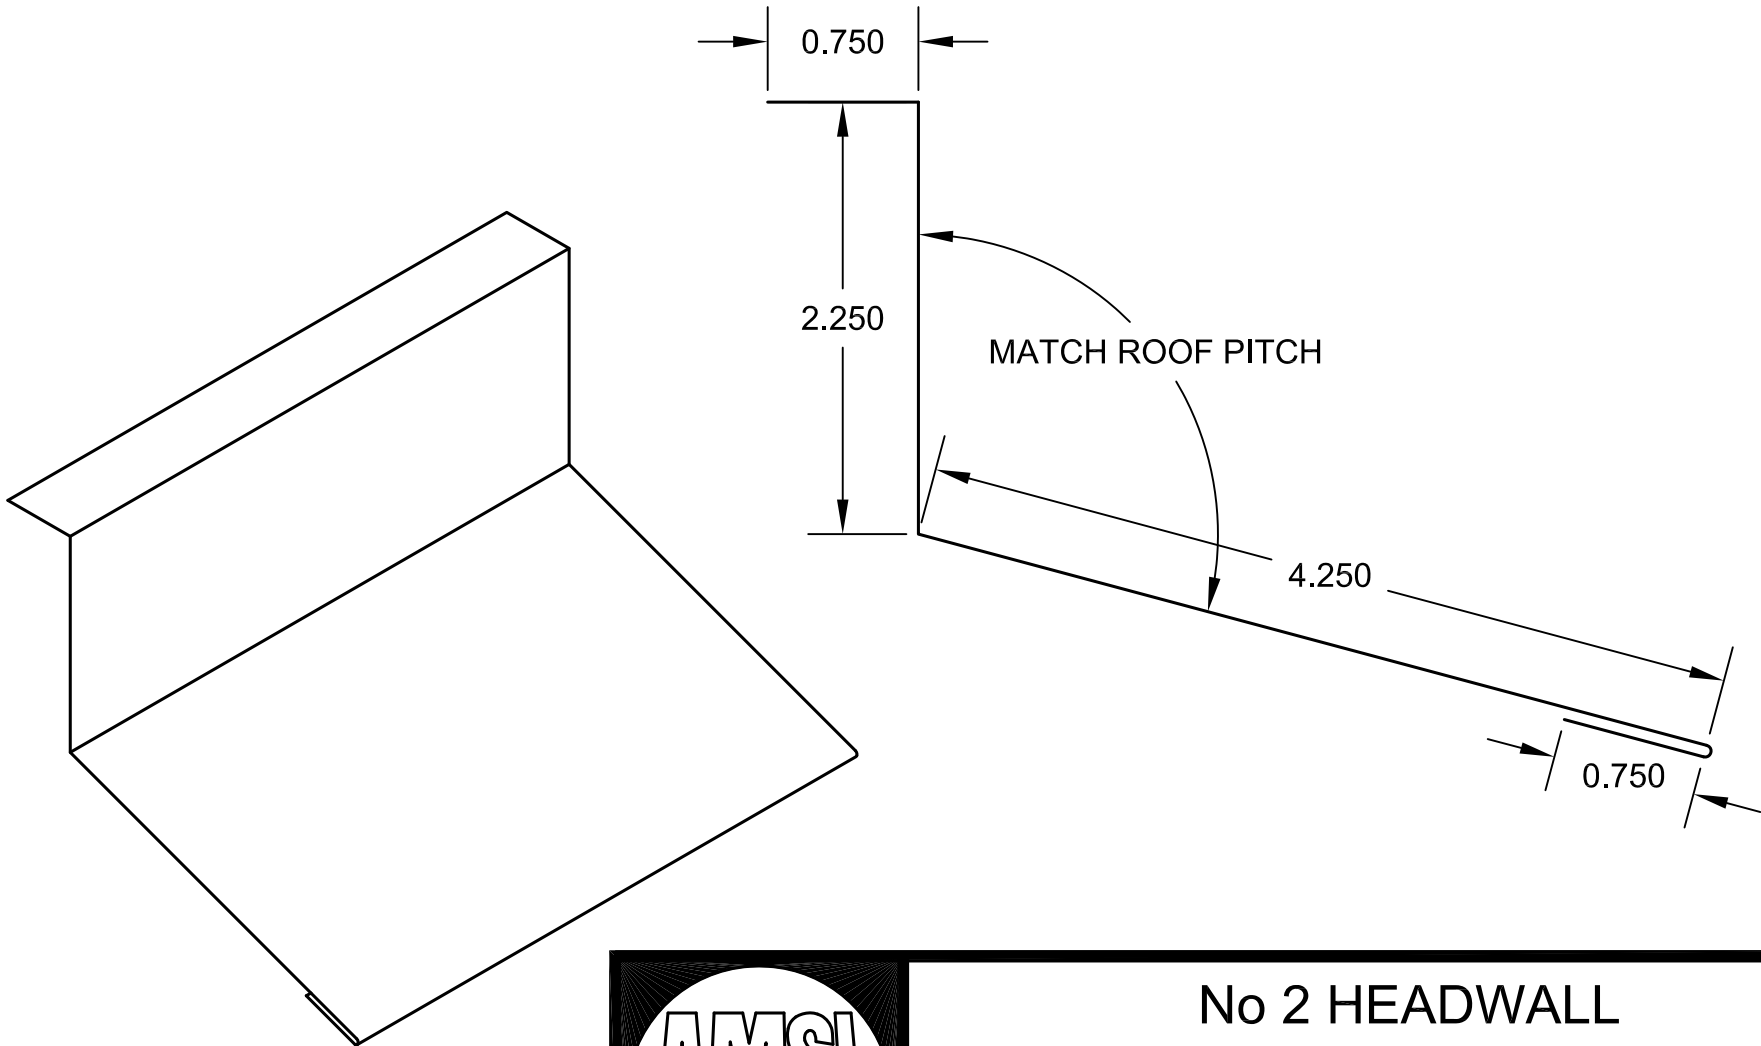

Available in 10'0" Standard Lengths
24ga, 22ga Prepainted & Unpainted Galv. Steel
.032", .040" Prepainted & Unpainted Aluminum
16oz, 20oz, 24oz Copper

ISO VIEW N.T.S.

No 2 HEADWALL

SPECIFY GAUGE:

SPECIFY MATERIAL: