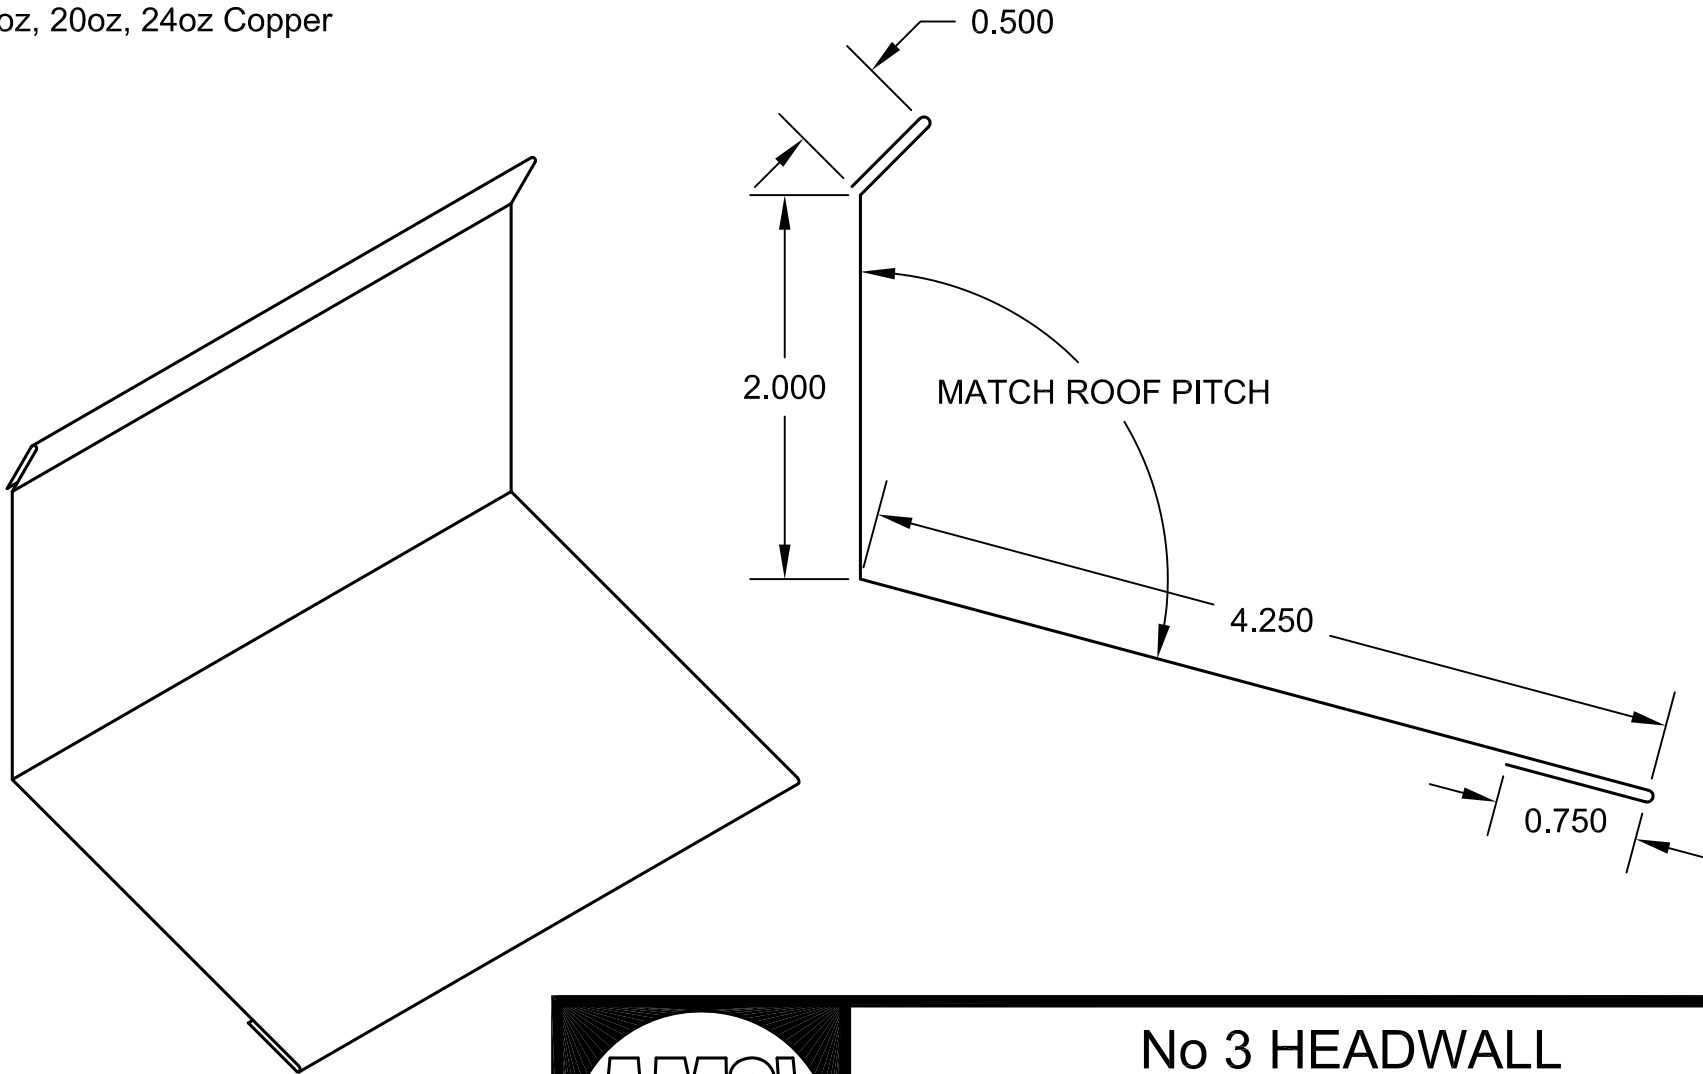

Available in 10'0" Standard Lengths
24ga, 22ga Prepainted & Unpainted Galv. Steel
.032", .040" Prepainted & Unpainted Aluminum
16oz, 20oz, 24oz Copper

ISO VIEW N.T.S.

No 3 HEADWALL

SPECIFY GAUGE:

SPECIFY MATERIAL: