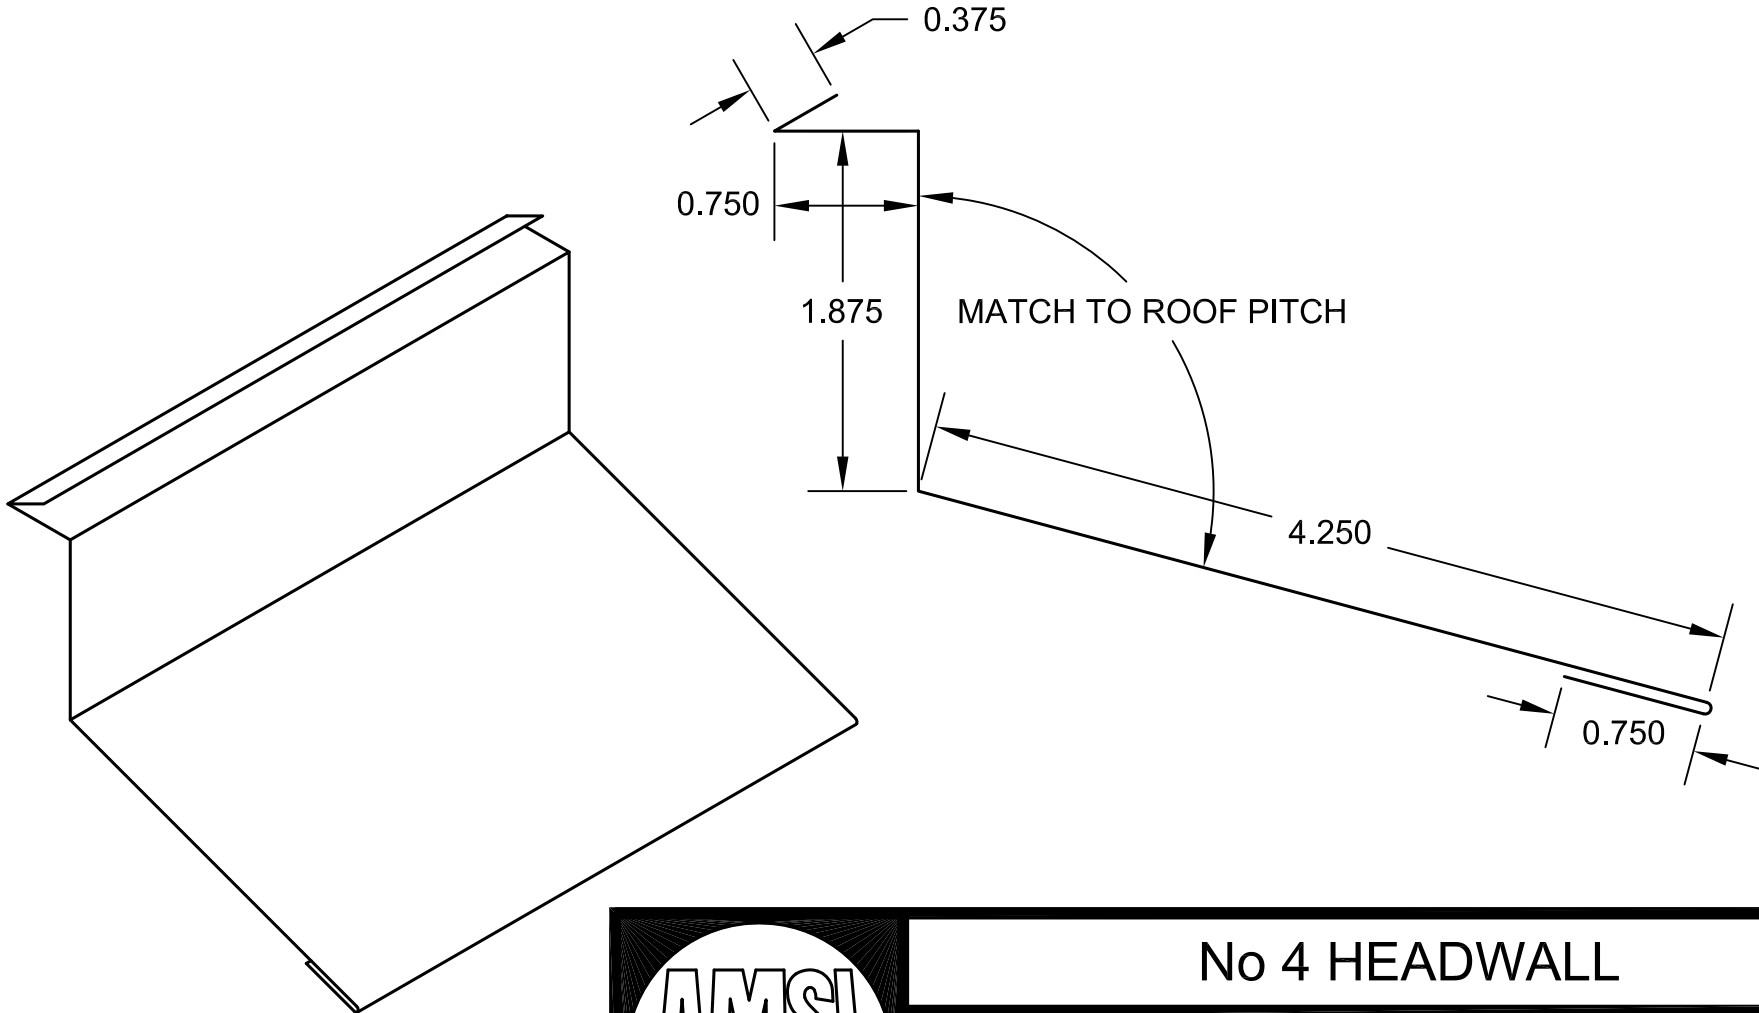

Available in 10'0" Standard Lengths
24ga, 22ga Prepainted & Unpainted Galv. Steel
.032", .040" Prepainted & Unpainted Aluminum
16oz, 20oz, 24oz Copper

ISO VIEW N.T.S.

No 4 HEADWALL

SPECIFY GAUGE:

SPECIFY MATERIAL: