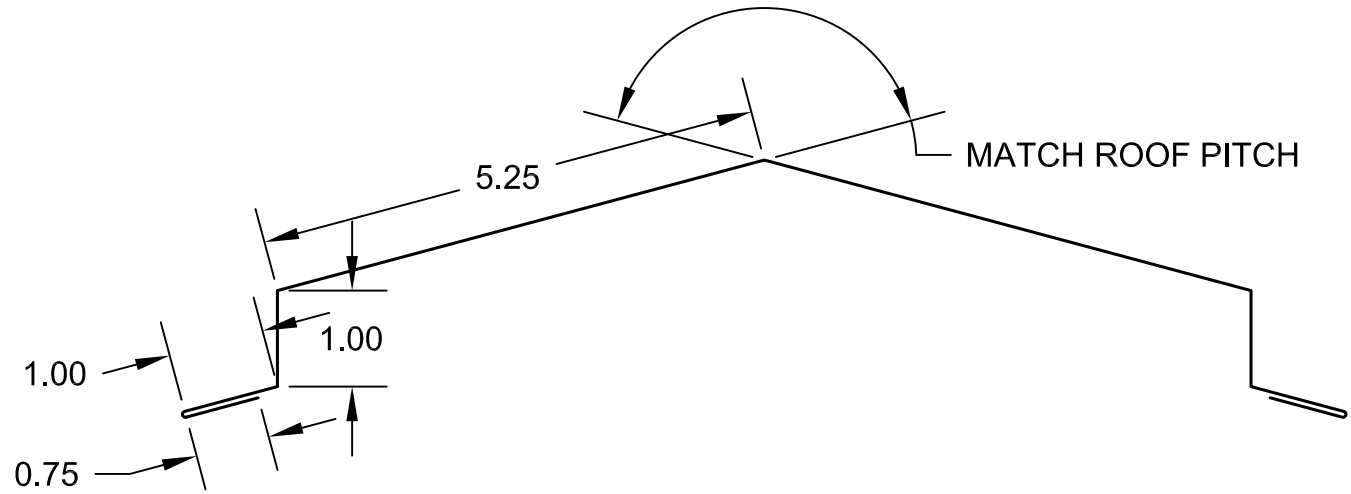

Available in 10'0" Standard Lengths  
24ga, 22ga Prepainted & Unpainted Galv. Steel  
.032", .040" Prepainted & Unpainted Aluminum  
16oz, 20oz, 24oz Copper

## No 3 RIDGE CAP

SPECIFY GAUGE:

SPECIFY MATERIAL:

SCALE NTS

1/13/2009