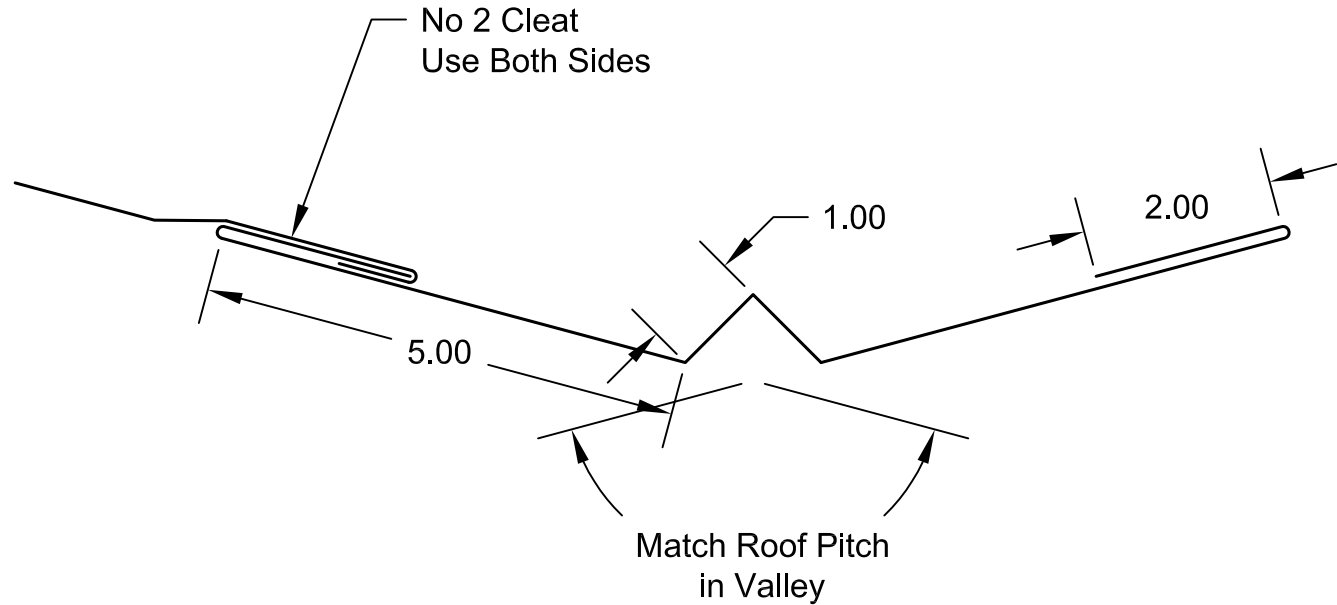

Available in 10'0" Standard Lengths  
24ga, 22ga Prepainted & Unpainted Galv. Steel  
.032", .040" Prepainted & Unpainted Aluminum  
16oz, 20oz, 24oz Copper

ISO VIEW N.T.S.

## No 1 VALLEY FLASHING

SPECIFY GAUGE:

SPECIFY MATERIAL:

SCALE NTS

1/10/2009