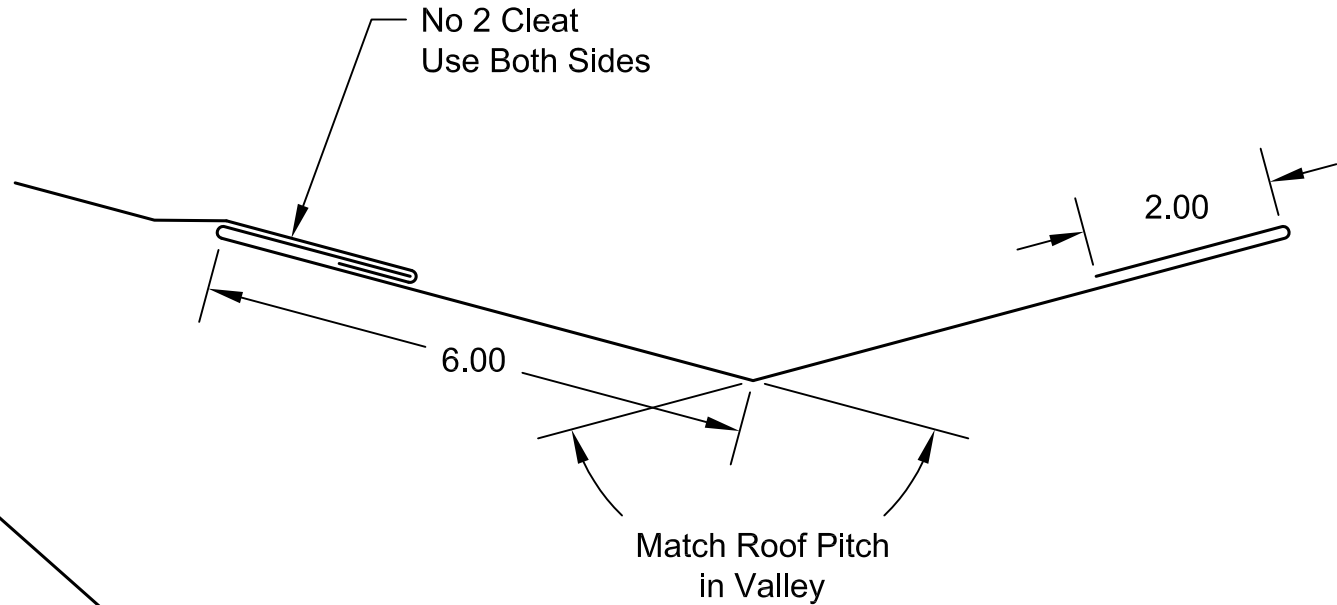

Available in 10'0" Standard Lengths  
24ga, 22ga Prepainted & Unpainted Galv. Steel  
.032", .040" Prepainted & Unpainted Aluminum  
16oz, 20oz, 24oz Copper

ISO VIEW N.T.S.

## No 2 VALLEY FLASHING

SPECIFY GAUGE:

SPECIFY MATERIAL:

SCALE NTS

1/10/2009