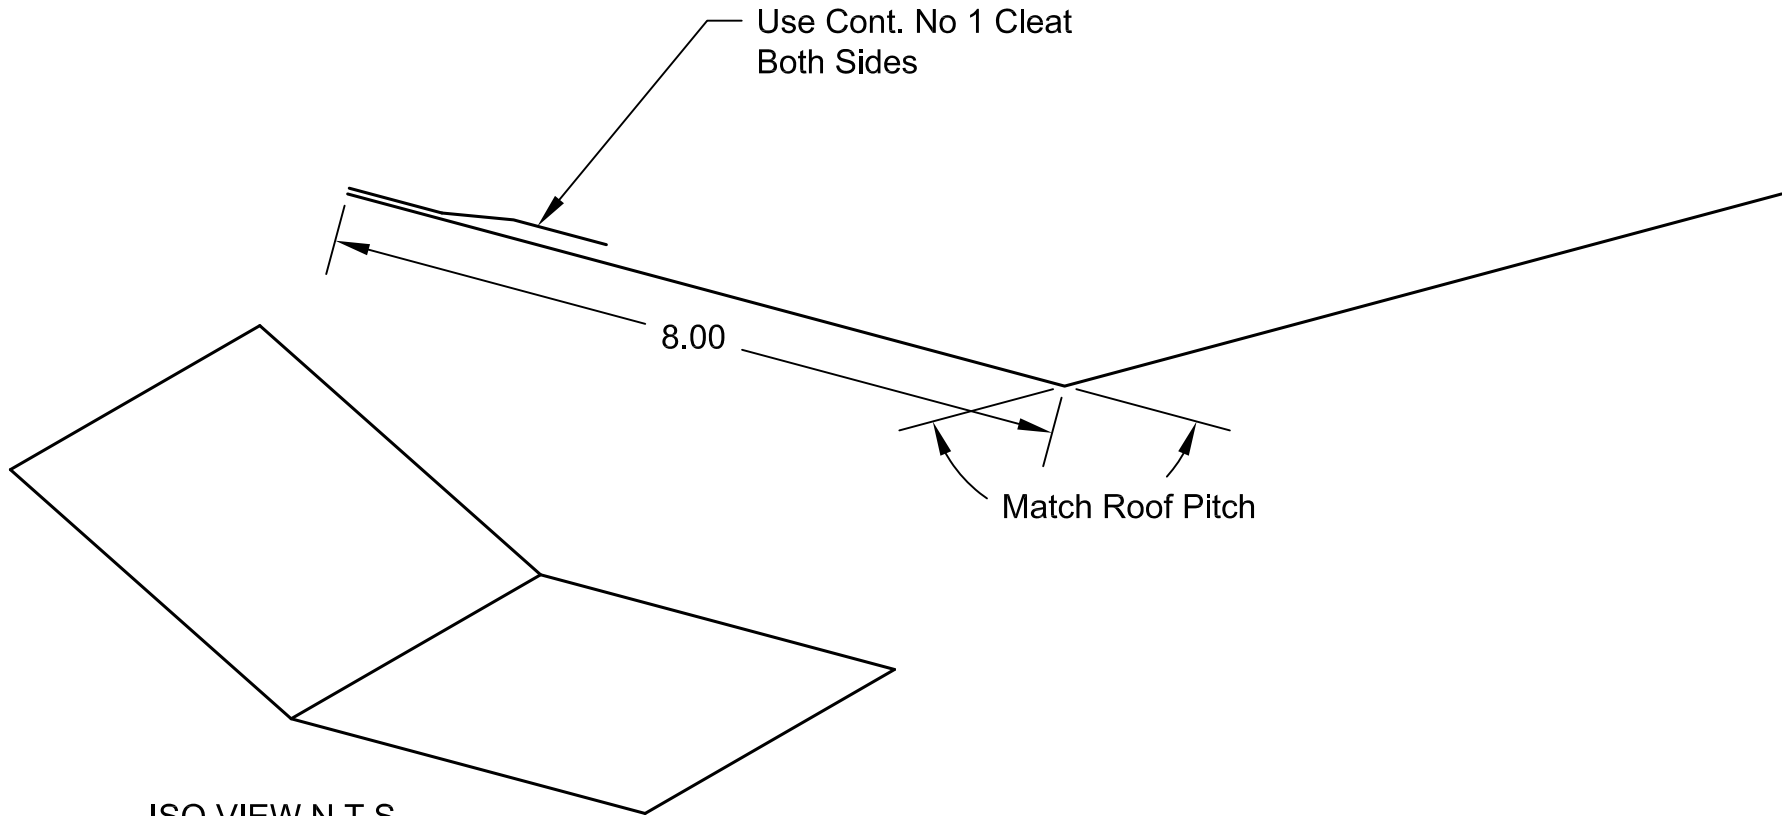

Available in 10'0" Standard Lengths
24ga, 22ga Prepainted & Unpainted Galv. Steel
.032", .040" Prepainted & Unpainted Aluminum
16oz, 20oz, 24oz Copper

ISO VIEW N.T.S.

No 4 VALLEY FLASHING

SPECIFY GAUGE:

SPECIFY MATERIAL: