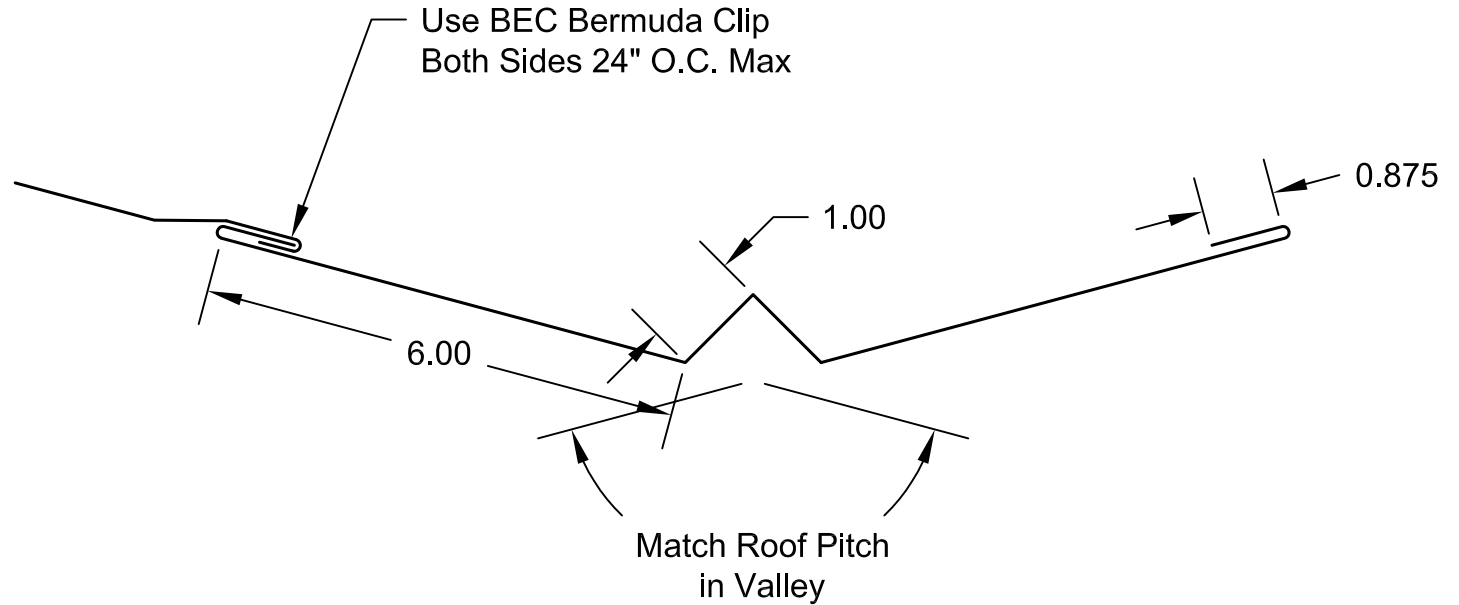

Available in 10'0" Standard Lengths  
24ga, 22ga Prepainted & Unpainted Galv. Steel  
.032", .040" Prepainted & Unpainted Aluminum  
16oz, 20oz, 24oz Copper

## No 5 VALLEY FLASHING

SPECIFY GAUGE:

SPECIFY MATERIAL:

SCALE NTS

1/10/2009