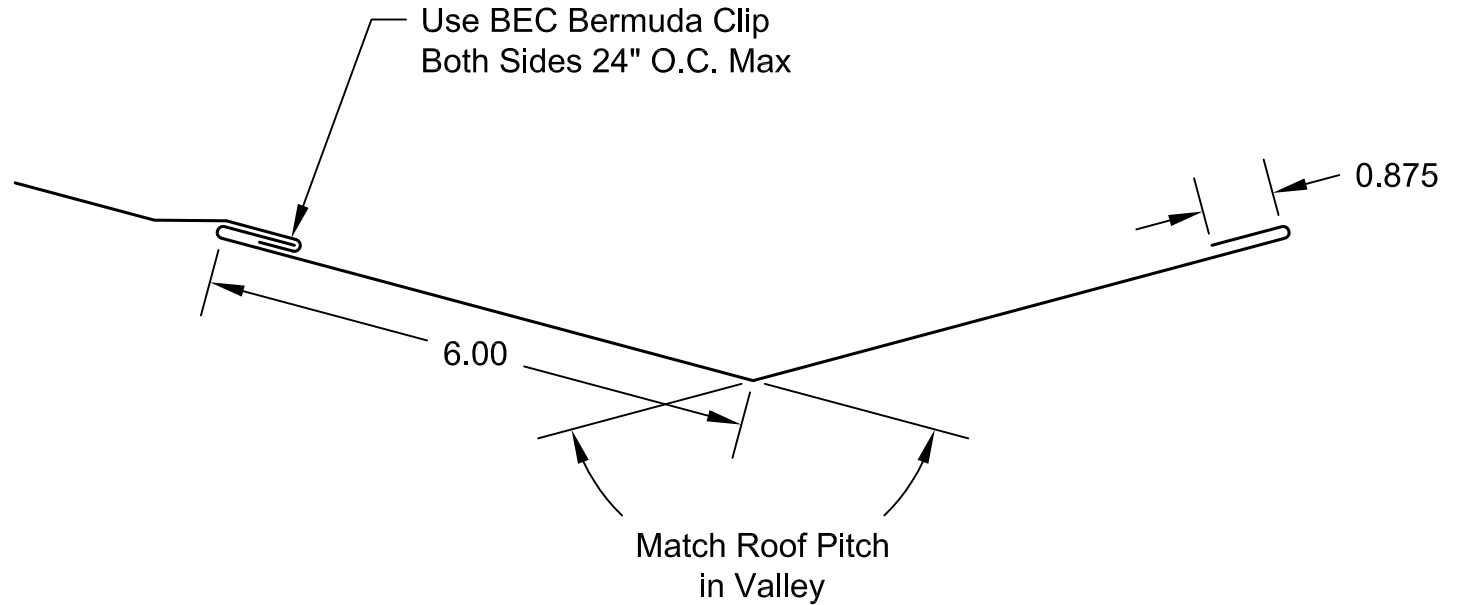

Available in 10'0" Standard Lengths  
24ga, 22ga Prepainted & Unpainted Galv. Steel  
.032", .040" Prepainted & Unpainted Aluminum  
16oz, 20oz, 24oz Copper

## No 6 VALLEY FLASHING

SPECIFY GAUGE:

SPECIFY MATERIAL:

SCALE NTS

1/10/2009