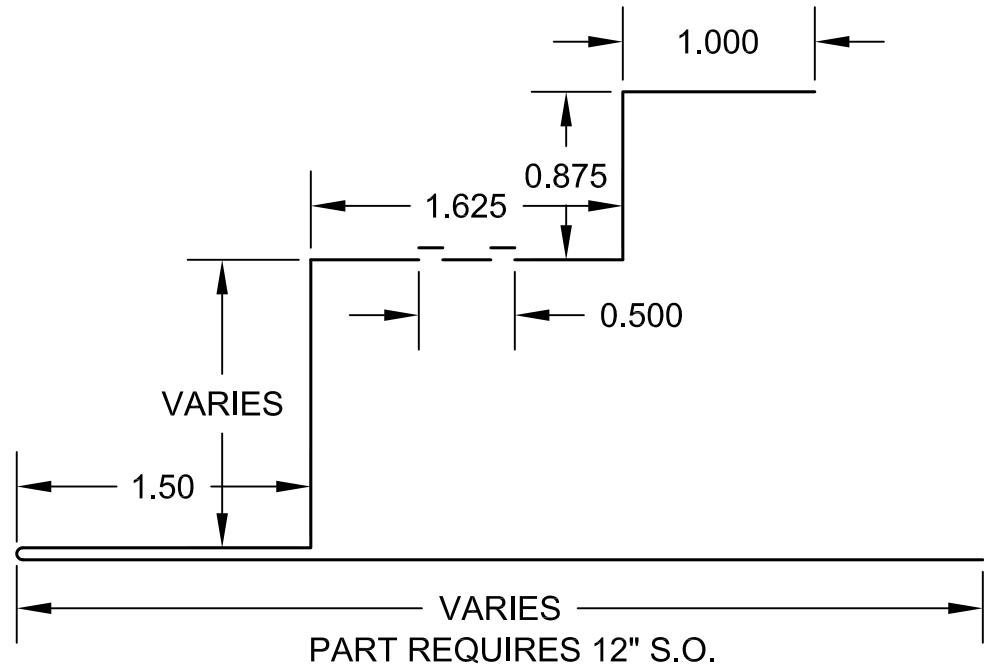

Available in 10'0" Standard Lengths
 24ga, 22ga Prepainted & Unpainted Galv. Steel
 .032", .040" Prepainted & Unpainted Aluminum
 16oz, 20oz, 24oz Copper

ISO VIEW N.T.S.

VENTED "h" CLOSURE

SPECIFY GAUGE:

SPECIFY MATERIAL:

SCALE NTS

1/13/2009