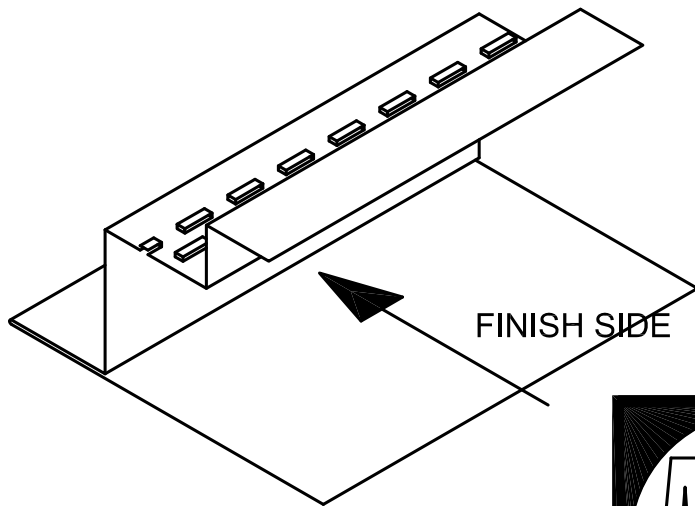

Available in 10'0" Standard Lengths
 24ga, 22ga Prepainted & Unpainted Galv. Steel
 .032", .040" Prepainted & Unpainted Aluminum
 16oz, 20oz, 24oz Copper

ISO VIEW N.T.S.

VENTED "h" CLOSURE

SPECIFY GAUGE:

SPECIFY MATERIAL:

SCALE NTS

1/13/2009