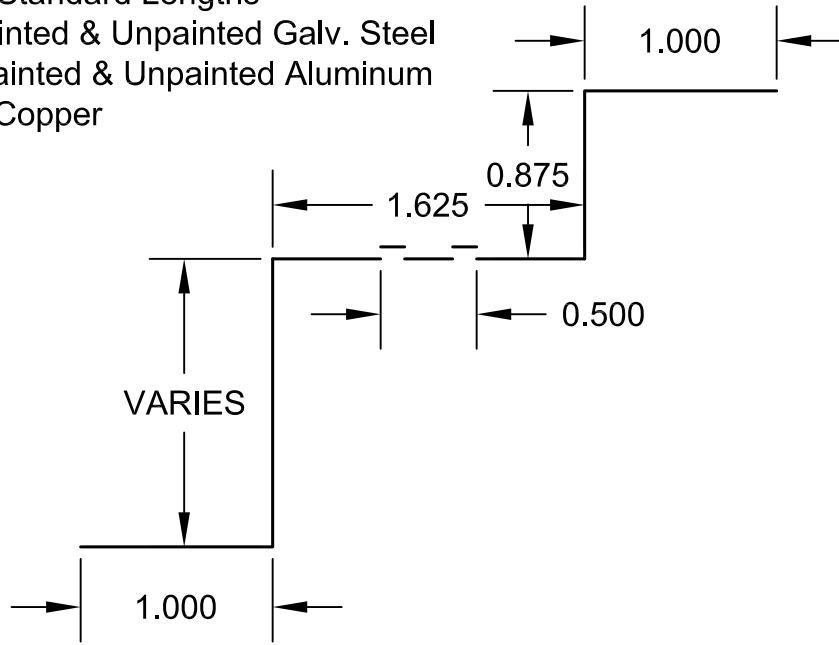

Available in 10'0" Standard Lengths
 24ga, 22ga Prepainted & Unpainted Galv. Steel
 .032", .040" Prepainted & Unpainted Aluminum
 16oz, 20oz, 24oz Copper

SUGGESTED FIELD FINISHING OF ZEE CLOSURE

ISO VIEW N.T.S.

No 2 VENTED ZEE CLOSURE

SPECIFY GAUGE:

SPECIFY MATERIAL:

SCALE NTS

1/13/2009