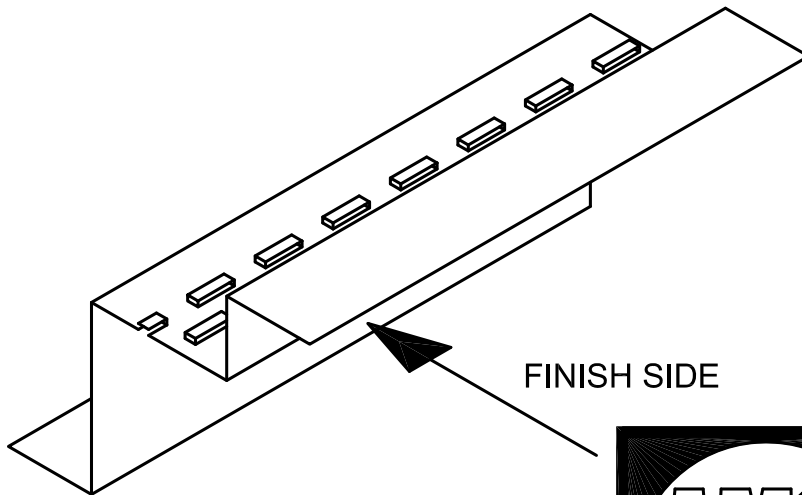

Available in 10'0" Standard Lengths
 24ga, 22ga Prepainted & Unpainted Galv. Steel
 .032", .040" Prepainted & Unpainted Aluminum
 16oz, 20oz, 24oz Copper

SUGGESTED FIELD FINISHING OF ZEE CLOSURE

ISO VIEW N.T.S.

No 2 VENTED ZEE CLOSURE

SPECIFY GAUGE:

SPECIFY MATERIAL:

SCALE NTS

1/13/2009