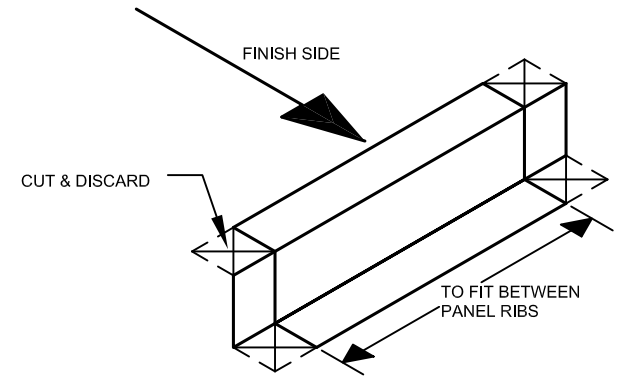

Available in 10'0" Standard Lengths
 24ga, 22ga Prepainted & Unpainted Galv. Steel
 .032", .040" Prepainted & Unpainted Aluminum
 16oz, 20oz, 24oz Copper

SUGGESTED FIELD FINISHING OF ZEE CLOSURE

ISO VIEW N.T.S.

No 2 VENTED ZEE CLOSURE

SPECIFY GAUGE:

SPECIFY MATERIAL:

SCALE NTS

1/13/2009