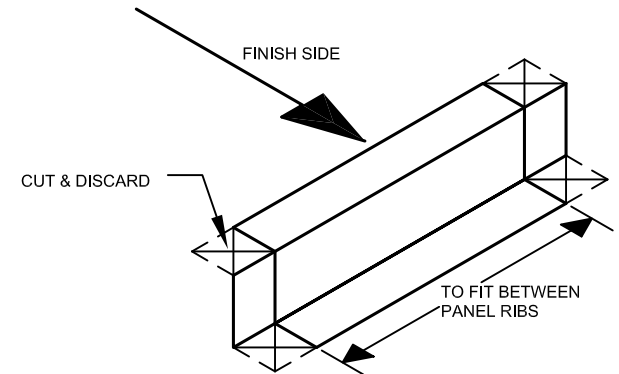

Available in 10'0" Standard Lengths
 24ga, 22ga Prepainted & Unpainted Galv. Steel
 .032", .040" Prepainted & Unpainted Aluminum
 16oz, 20oz, 24oz Copper

ISO VIEW N.T.S.

SUGGESTED FIELD FINISHING OF ZEE CLOSURE

STANDARD ZEE CLOSURE

SPECIFY GAUGE:

SPECIFY MATERIAL:

SCALE NTS

1/13/2009