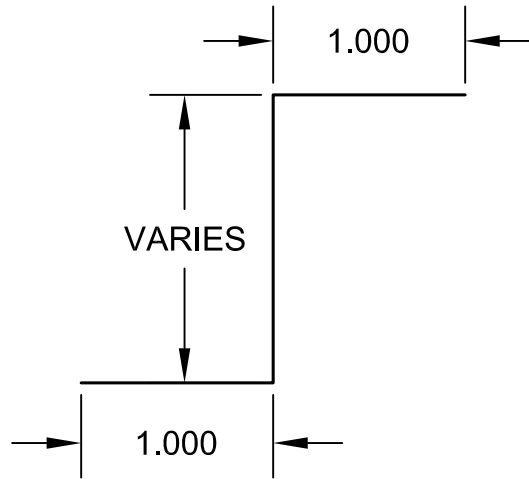

Available in 10'0" Standard Lengths
 24ga, 22ga Prepainted & Unpainted Galv. Steel
 .032", .040" Prepainted & Unpainted Aluminum
 16oz, 20oz, 24oz Copper

ISO VIEW N.T.S.

SUGGESTED FIELD FINISHING OF ZEE CLOSURE

STANDARD ZEE CLOSURE

SPECIFY GAUGE:

SPECIFY MATERIAL:

SCALE NTS

1/13/2009