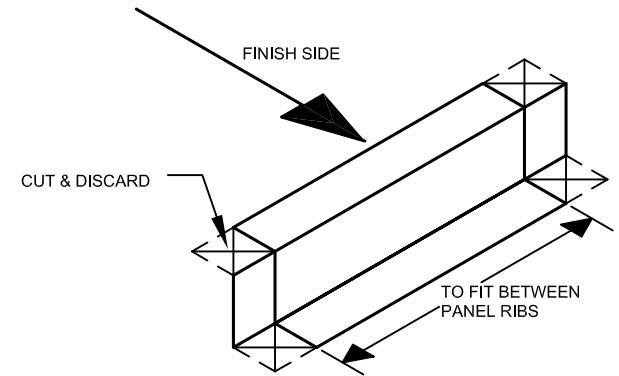

Available in 10'0" Standard Lengths  
 24ga, 22ga Prepainted & Unpainted Galv. Steel  
 .032", .040" Prepainted & Unpainted Aluminum  
 16oz, 20oz, 24oz Copper

### SUGGESTED FIELD FINISHING OF ZEE CLOSURE

ISO VIEW N.T.S.

## No 2 VENTED ZEE CLOSURE

SPECIFY GAUGE:

SPECIFY MATERIAL:

SCALE NTS

1/13/2009