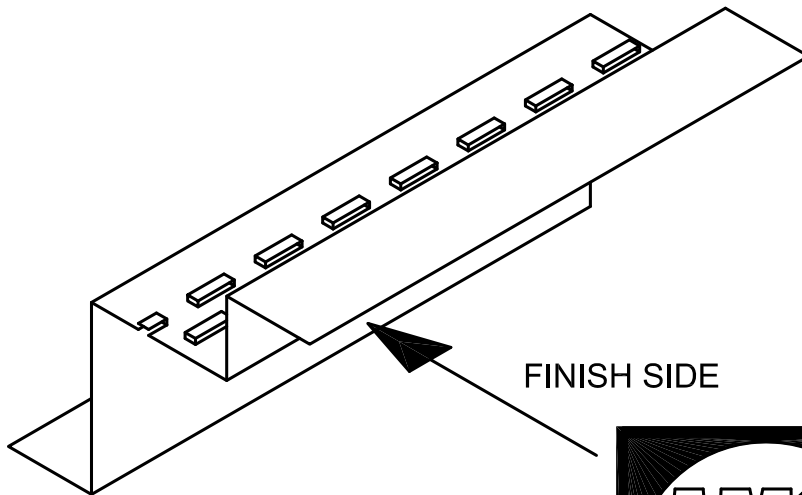

Available in 10'0" Standard Lengths  
 24ga, 22ga Prepainted & Unpainted Galv. Steel  
 .032", .040" Prepainted & Unpainted Aluminum  
 16oz, 20oz, 24oz Copper

### SUGGESTED FIELD FINISHING OF ZEE CLOSURE

ISO VIEW N.T.S.

## No 2 VENTED ZEE CLOSURE

SPECIFY GAUGE:

SPECIFY MATERIAL:

SCALE NTS

1/13/2009