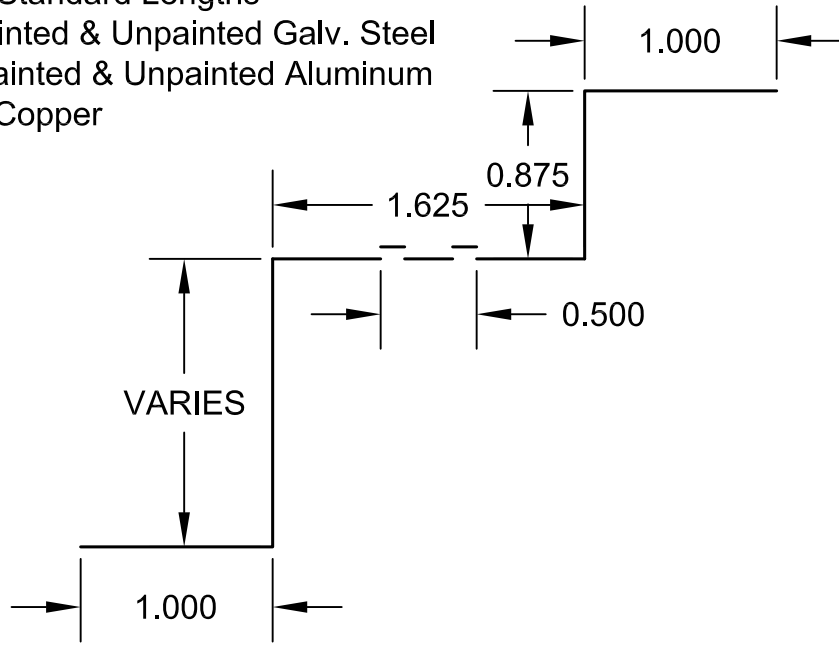

Available in 10'0" Standard Lengths  
 24ga, 22ga Prepainted & Unpainted Galv. Steel  
 .032", .040" Prepainted & Unpainted Aluminum  
 16oz, 20oz, 24oz Copper

### SUGGESTED FIELD FINISHING OF ZEE CLOSURE

ISO VIEW N.T.S.

## No 2 VENTED ZEE CLOSURE

SPECIFY GAUGE:

SPECIFY MATERIAL:

SCALE NTS

1/13/2009